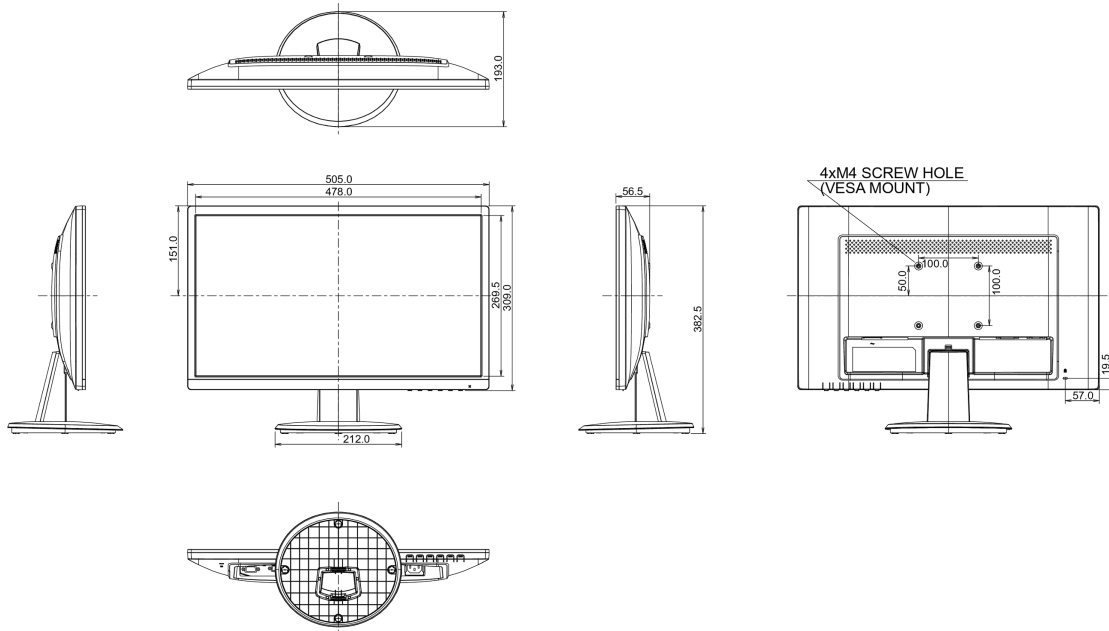

04 MECHANICAL

| | |
|------------------------------|-----------------|
| Display position adjustments | tilt |
| Tilt angle | 22° up; 5° down |
| VESA mounting | 100 x 100mm |

05 ACCESSORIES INCLUDED

| | |
|--------|---------------------------------|
| Cables | power, HDMI |
| Other | quick start guide, safety guide |

| | |
|-------------|---|
| Regulations | TCO Certified, CE, TÜV-GS, VCCI-B, RoHS support, ErP, WEEE, CU, REACH |
| REACH SVHC | above 0.1%: Lead |

08 DIMENSIONS / WEIGHT

| | |
|------------------------------|---------------------|
| Product dimensions W x H x D | 505 x 382.5 x 193mm |
| Weight (without box) | 3.0kg |
| EAN code | 4948570115617 |