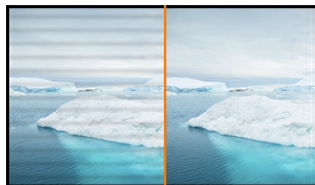

**ProLite E2283HS – a Full HD LED monitor with 1 ms response time**

The ProLite E2283HS is an excellent 22" Full HD LED-backlit monitor with 1920 x 1080p resolution. It features 1ms response time and 80 000 000 : 1 Advanced Contrast Ratio, assuring clear and vibrant picture quality and high contrast. Triple Input support ensures compatibility with the latest installed graphics cards and embedded Notebook outputs. The E2283HS is also equipped with two high quality stereo speakers. TCO Certified, this monitor is a reliable solution for both home and office use.

OverDrive ON / OFF

Quando il monitor visualizza delle grafiche molto veloci, può succedere che talvolta le immagini risultino sfocate. La funzionalità OverDrive riesce a eliminare questo inconveniente.