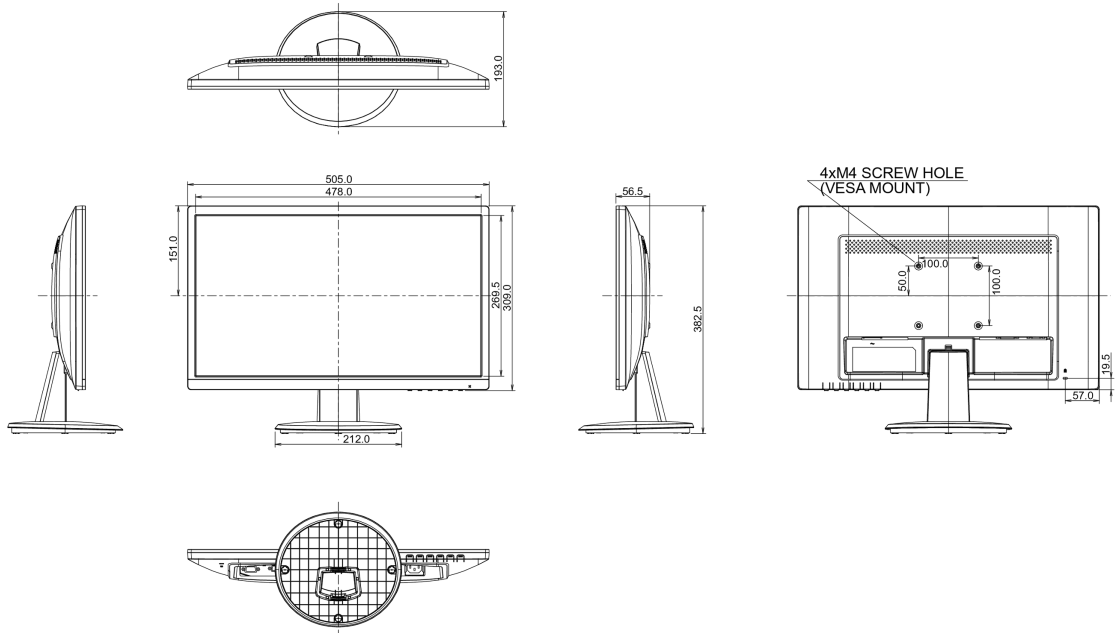

## 08 DIMENZIJE / TEŽINA

Dimenzije proizvoda Š x V x D	505 x 382.5 x 193mm
Težina (bez kutije)	3.0kg
EAN kod	4948570115617

All trademarks and registered trademarks acknowledged. E & O E. Specification subject to change without notice. All LCD's comply with ISO-9241-307:2008 in connection with pixel defects.