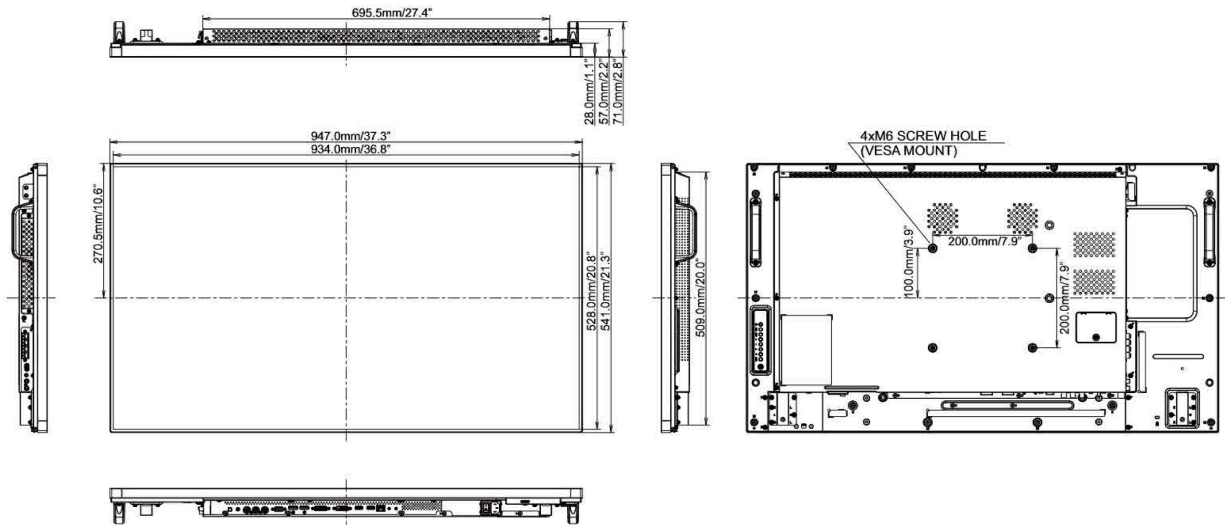

## 09 DIMENSIONS / WEIGHT

<b>Product dimensions W x H x D</b>	947 x 541 x 71mm
<b>Weight (without box)</b>	15.3kg
<b>EAN code</b>	4948570115860

All trademarks and registered trademarks acknowledged. E & O E. Specification subject to change without notice. All LCD's comply with ISO-9241-307:2008 in connection with pixel defects.