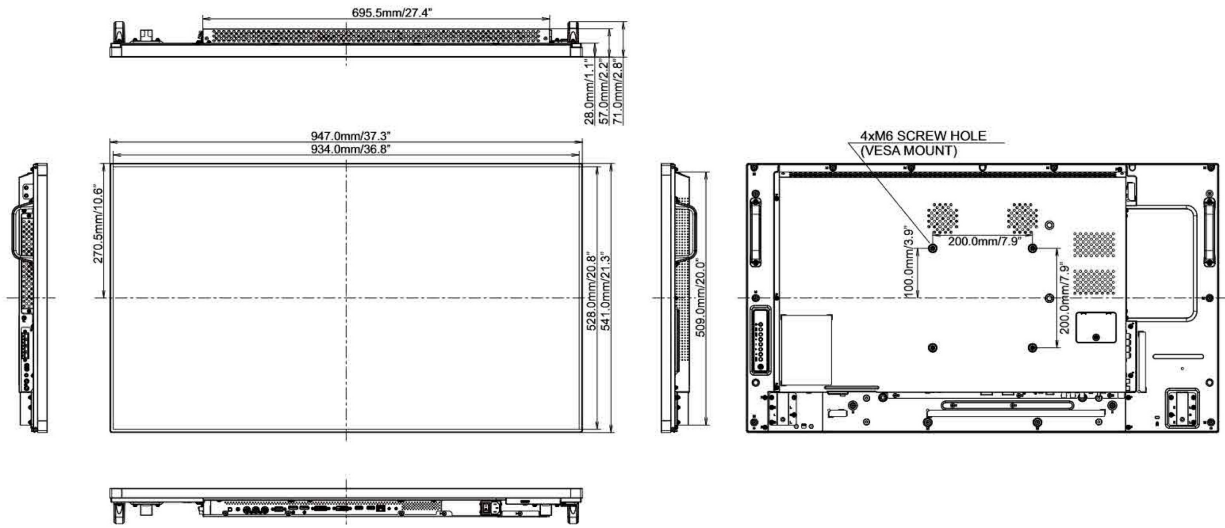

## 09 DIMENSIONS / WEIGHT

<b>Product dimensions W x H x D</b>	947 x 541 x 71mm
<b>Weight (without box)</b>	15.3kg
<b>EAN code</b>	4948570115860

All trademarks and registered trademarks acknowledged. E & O E. Specification subject to change without notice. All LCD's comply with ISO-9241-307:2008 in connection with pixel defects.