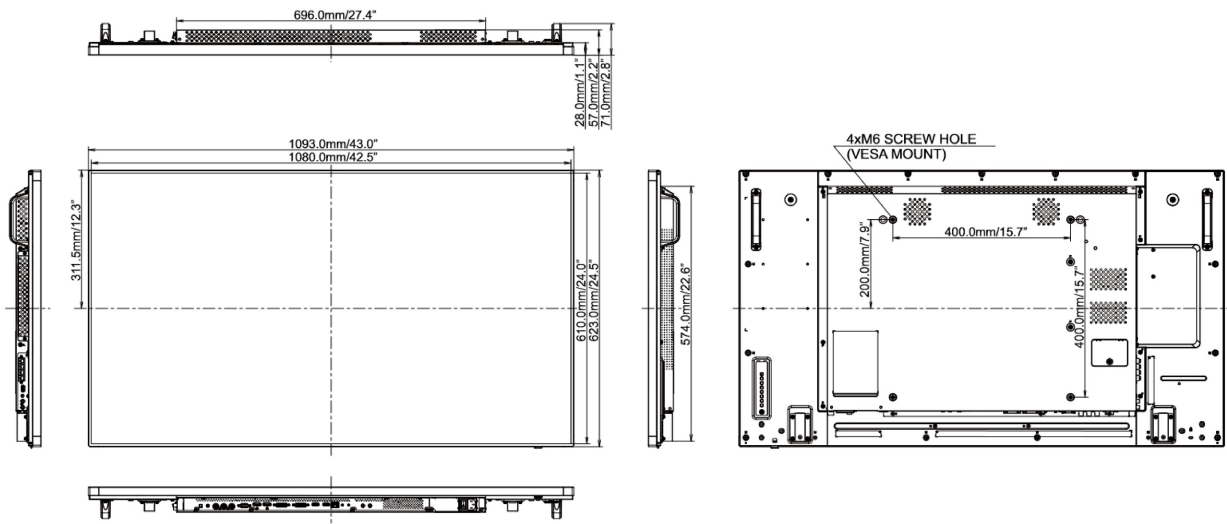

09 DIMENSIONS / WEIGHT

Product dimensions W x H x D	1093 x 623.0 x 71mm
Weight (without box)	19kg
EAN code	4948570115877

All trademarks and registered trademarks acknowledged. E & O E. Specification subject to change without notice. All LCD's comply with ISO-9241-307:2008 in connection with pixel defects.