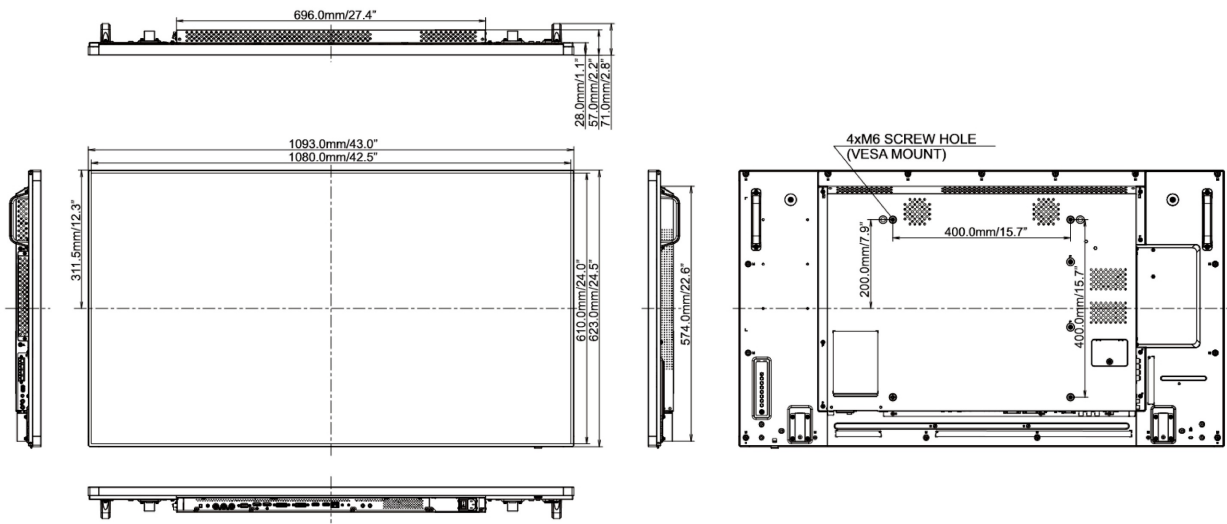

## 09 DIMENSIONS / WEIGHT

<b>Product dimensions W x H x D</b>	1093 x 623.0 x 71mm
<b>Weight (without box)</b>	19kg
<b>EAN code</b>	4948570115877

All trademarks and registered trademarks acknowledged. E & O E. Specification subject to change without notice. All LCD's comply with ISO-9241-307:2008 in connection with pixel defects.