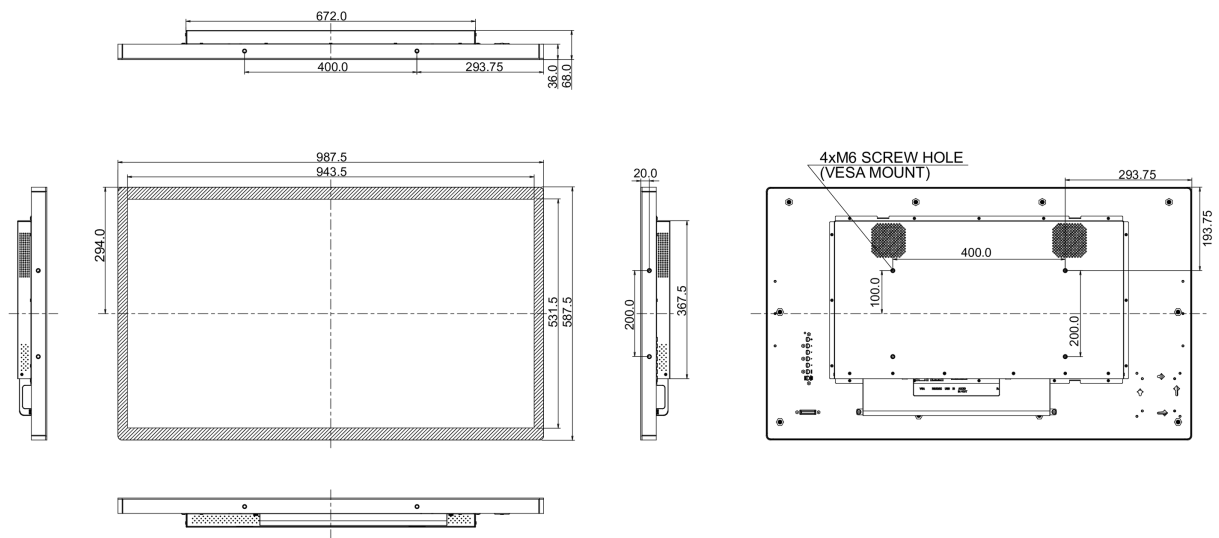

## 10 DIMENZIJE / TEŽINA

Dimenzije proizvoda Š x V x D	987.5 x 587.7 x 68mm
Težina (bez kutije)	21.6kg
EAN kod	4948570115785

All trademarks and registered trademarks acknowledged. E & O E. Specification subject to change without notice. All LCD's comply with ISO-9241-307:2008 in connection with pixel defects.