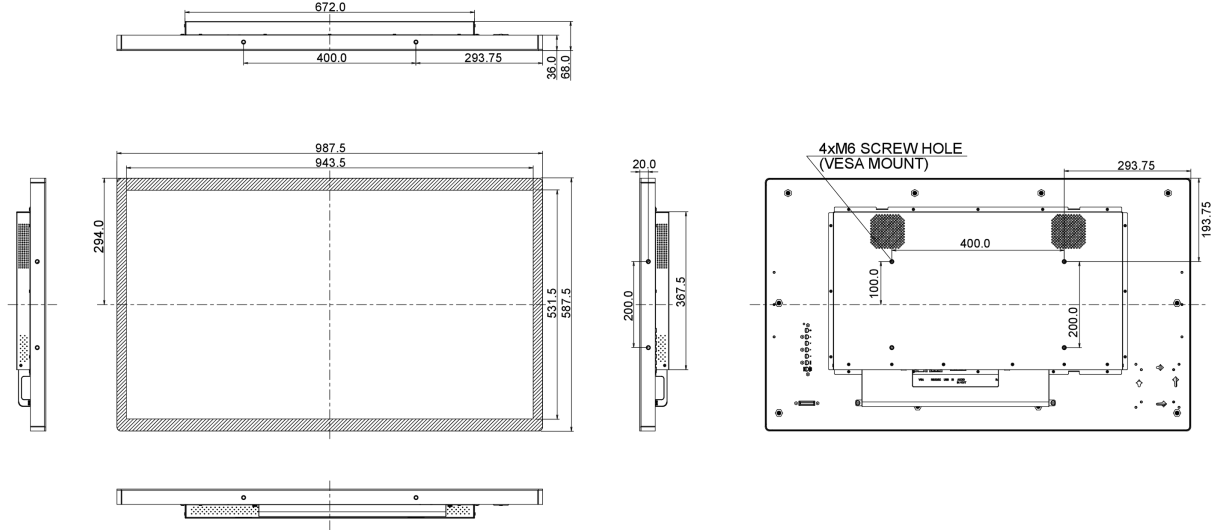

08 ÖLÇÜLER / AĞIRLIK

Ürün boyutları G x Y x D	987.5 x 587.7 x 68mm
Ağırlık (kutu hariç)	21.6kg
EAN kodu	4948570115785

All trademarks and registered trademarks acknowledged. E & O E. Specification subject to change without notice. All LCD's comply with ISO-9241-307:2008 in connection with pixel defects.