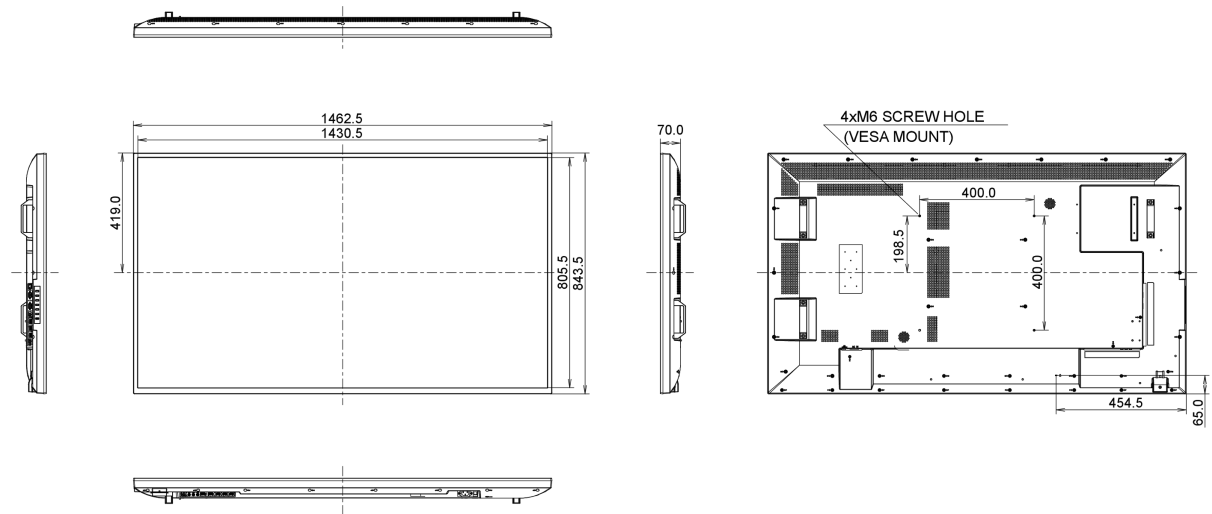

Dimenzije proizvoda Š x V x D	1462.5 x 843.5 x 70mm
Dimenzije kutije Š x V x D	1640 x 986 x 226mm
Težina (bez kutije)	22.8kg
Težina (sa kutijom)	31.1kg
EAN kod	4948570116270

All trademarks and registered trademarks acknowledged. E & O E. Specification subject to change without notice. All LCD's comply with ISO-9241-307:2008 in connection with pixel defects.