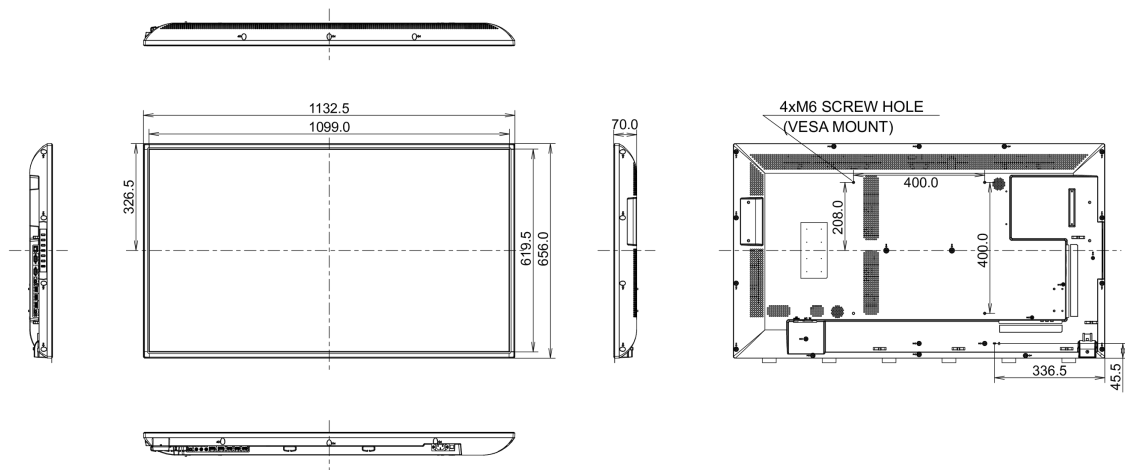

All trademarks and registered trademarks acknowledged. E & O E. Specification subject to change without notice. All LCD's comply with ISO-9241-307:2008 in connection with pixel defects.

© IYAMA CORPORATION. ALL RIGHTS RESERVED