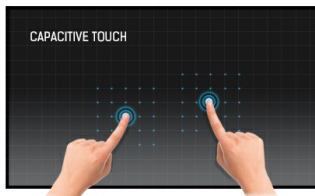

24" P-CAP 10pt touch screen featuring IPS panel technology and Anti Glare coating

With its Full HD (1920x1080) resolution and accurate Projective Capacitive 10 point touch technology, the ProLite T2454MSC-B1AG delivers seamless and accurate touch response. Featuring IPS LCD screen technology, it offers exceptional colour performance and wide viewing angels, making it a perfect choice for a vast array of interactive applications. The Anti Glare coating helps to avoid issues with reflections and external light sources affecting colour reproduction, contrast and sharpness. Its flexible stand can be positioned at several angles creating a comfortable and ergonomic user experience. The ProLite T2454MSC-B1AG is the ideal solution for interactive signage, instore retail, POS and interactive presentations.