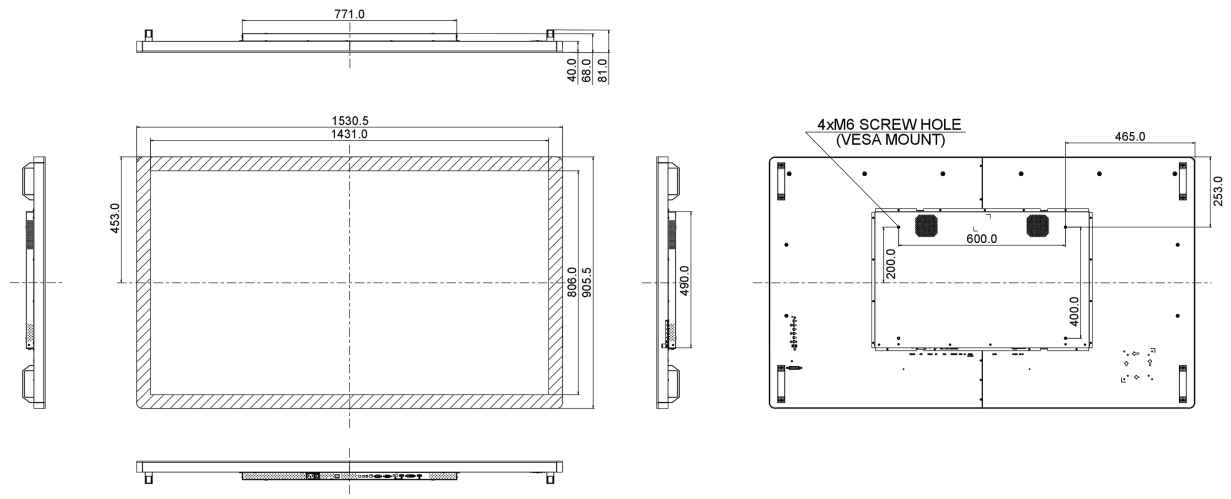

## 10 DIMENSIONES / PESO

<b>Producto dimensiones W x H x D</b>	1530.5 x 905.5 x 68.0mm
<b>Dimensiones de la caja (ancho x alto x fondo)</b>	1670 x 1020 x 310mm
<b>Peso (sin caja)</b>	59.8kg

All trademarks and registered trademarks acknowledged. E & O E. Specification subject to change without notice. All LCD's comply with ISO-9241-307:2008 in connection with pixel defects.