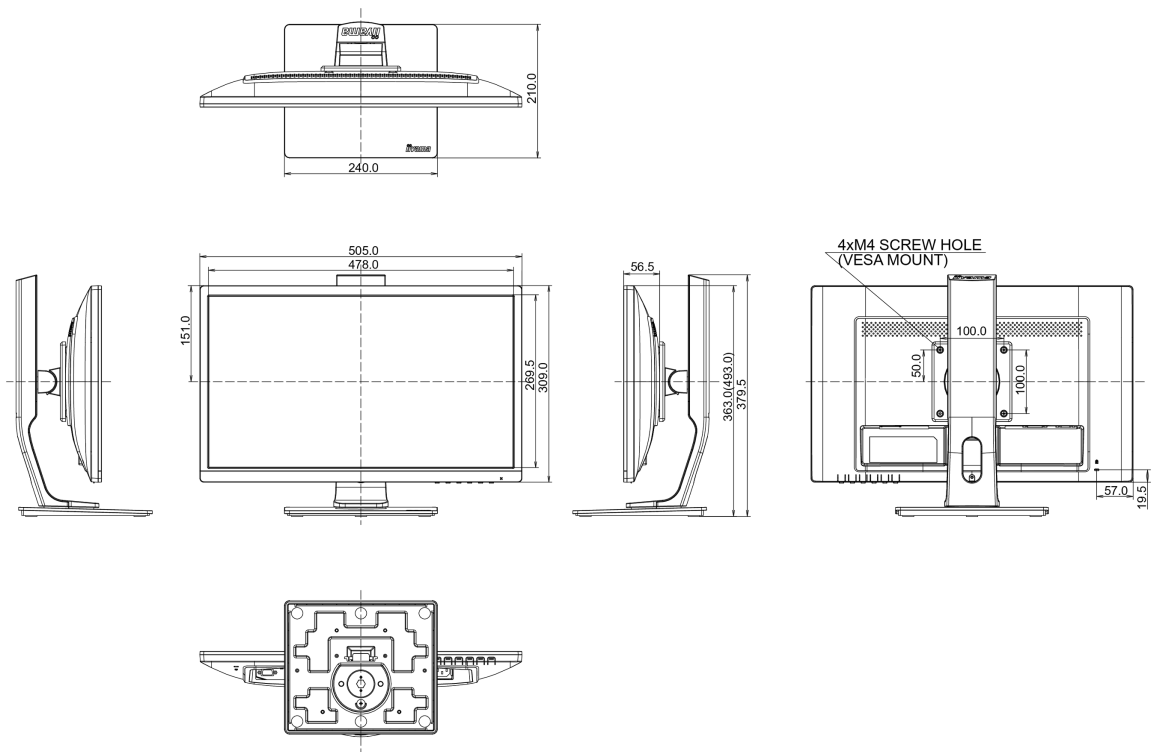

01 DISPLAY CHARACTERISTICS

Diagonal	21.5", 54.7cm
Panel	TN LED, matte finish
Native resolution	1920 x 1080 (Full HD 1080p, 2.1 megapixel)
Aspect ratio	16:9
Panel brightness	250 cd/m ²
Static contrast	1000:1
Advanced contrast	80M:1
Response time (GTG)	1ms
Viewing zone	horizontal/vertical: 170°/160°, right/left: 85°/85°, up/down: 80°/80°
Colour support	16.7mIn (sRGB: 99%; NTSC: 72%)
Horizontal Sync	30 - 80kHz
Viewable area W x H	476.6 x 268.1mm, 18.8 x 10.6"
Pixel pitch	0.248mm
Colour	matte

04 MECHANICAL

Display position adjustments	height, pivot (rotation), swivel, tilt
Height adjustment	130mm
Rotation (PIVOT function)	90°
Swivel stand	90°; 45° left; 45° right
Tilt angle	22° up; 5° down
VESA mounting	100 x 100mm

05 ACCESSORIES INCLUDED

Cables	power (1.5m), DVI (1.5m), Audio (1.5m)
Other	quick start guide, safety guide

06 POWER MANAGEMENT

Power supply unit	internal
Power supply	AC 100 - 240V, 50/60Hz
Power usage	21W typical, 0.49W stand by, 0.37W off mode

07 SUSTAINABILITY

Regulations	TCO Certified, CE, TÜV-Bauart, EAC, VCCI-B, RoHS support, ErP, WEEE, REACH, ENERGY STAR® *
REACH SVHC	above 0.1%: Lead

08 DIMENSIONS / WEIGHT

Product dimensions W x H x D	505 x 363 (493) x 210mm
Weight (without box)	4.8kg
EAN code	4948570116539