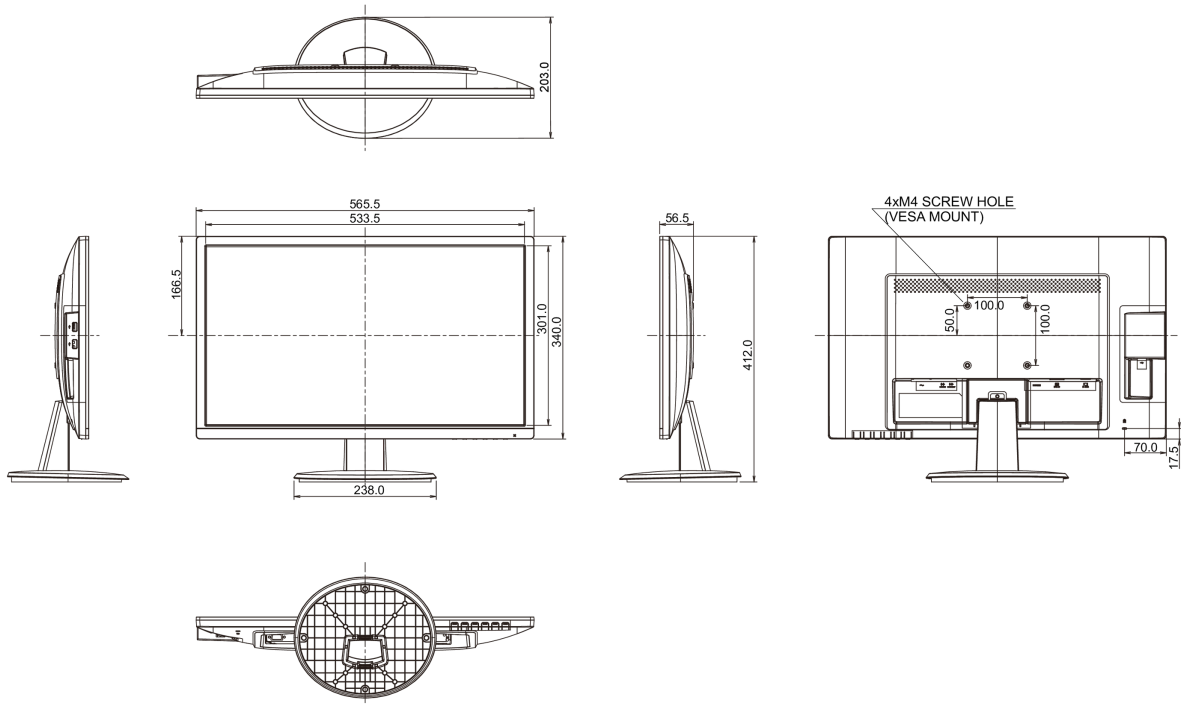

Napajanje

interna

Potrošnja energije

% 1W tipično, 0.32W stand by, 0.27W isključen

07 ODRŽIVOST

Propisi

TCO Sertifikat, CE, TÜV-GS, VCCI-B, PSE, RoHS podrška, ErP, WEEE, EPEAT, CU, REACH, ENERGY STAR® * (*This model meets old ENERGY STAR® criteria only.)

REACH SVHC

iznad 0.1%: Olova

08 DIMENZIJE / TEŽINA

Dimenzije proizvoda Š x V x D

565.5 x 412 x 203mm

Težina (bez kutije)

3.4kg

EAN kod

4948570116553

All trademarks and registered trademarks acknowledged. E & O E. Specification subject to change without notice. All LCD's comply with ISO-9241-307:2008 in connection with pixel defects.

© IYAMA CORPORATION. ALL RIGHTS RESERVED