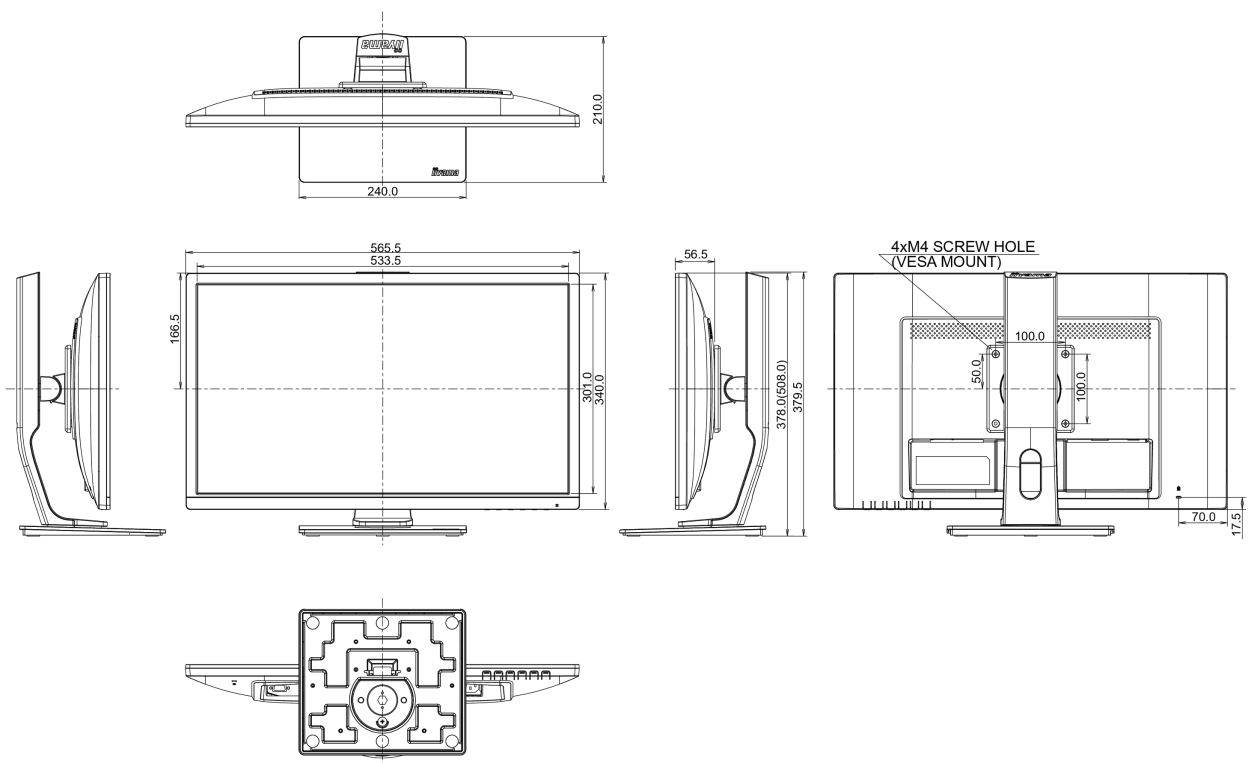

## 04 MECHANICAL

Display position adjustments	height, pivot (rotation), swivel, tilt
Height adjustment	130mm
Rotation (PIVOT function)	90°
Swivel stand	90°; 45° left; 45° right
Tilt angle	22° up; 5° down
VESA mounting	100 x 100mm

## 08 DIMENSIONS / WEIGHT

Product dimensions W x H x D	565.5 x 378 (516.5) x 210mm
Weight (without box)	5.1kg
EAN code	4948570116560

All trademarks and registered trademarks acknowledged. E & O E. Specification subject to change without notice. All LCD's comply with ISO-9241-307:2008 in connection with pixel defects.