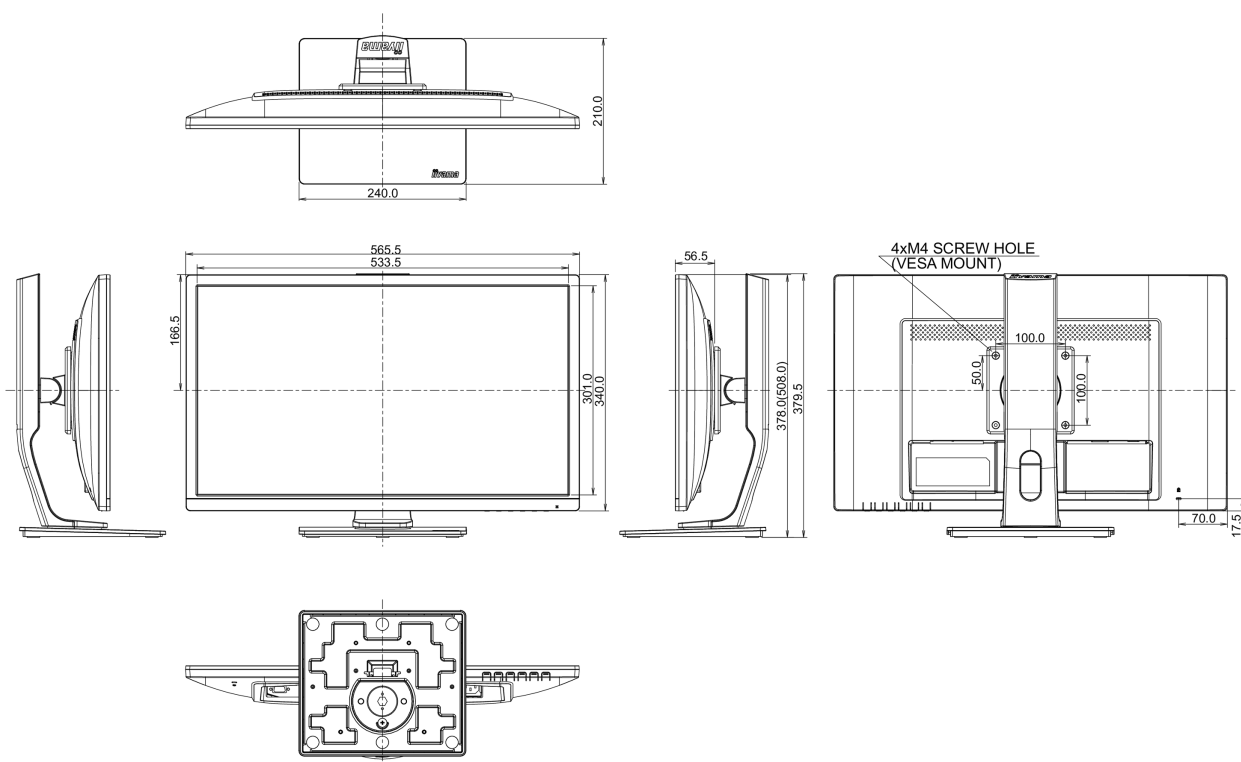

## 08 DIMENZIJE / TEŽINA

Dimenzije proizvoda Š x V x D

565.5 x 378 (516.5) x 210mm

Težina (bez kutije)

5.1kg

EAN kod

4948570116560

All trademarks and registered trademarks acknowledged. E & O E. Specification subject to change without notice. All LCD's comply with ISO-9241-307:2008 in connection with pixel defects.