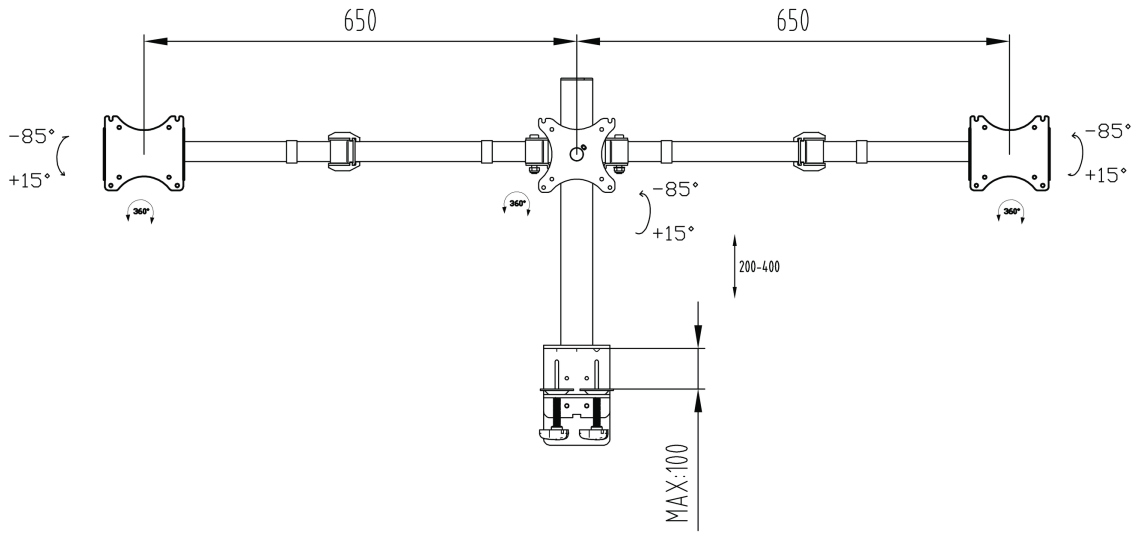

Simple and functional triple desktop arm

The iiyama DS1003C-B1 is a desk mount for three flat screens up to 27". Thanks to the arm you can create a triple monitor setup even if your desk space is very limited, and the cable management system helps to keep your workplace tidy. Broad adjustment capabilities, including tilt, height and rotation, the arm offers, allow you to easily adjust the position of the screens to your preferences assuring comfortable and healthy body posture.

01 TECHNICAL SPECIFICATION

Type	desk mount for desktop monitor
Number of screens	3
Desk monut	desk clamp or desk grommet
Screen size	10" - 27"
Height adjustment	200 - 400mm
Screen rotation	PIVOT 90°
Max weight capacity	10kg / monitor
VESA minimum	75 x 75mm
VESA maximum	100 x 100mm

02 DIMENSIONS / WEIGHT

EAN code

4948570032273

All trademarks and registered trademarks acknowledged. E & O E. Specification subject to change without notice. All LCD's comply with ISO-9241-307:2008 in connection with pixel defects.