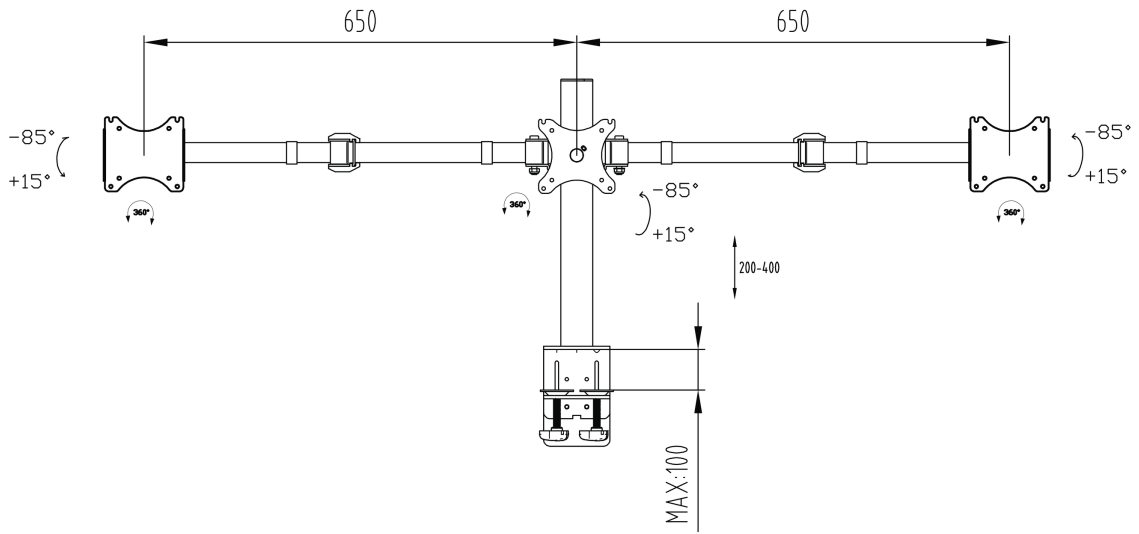

Simple and functional triple desktop arm

The iiyama DS1003C-B1 is a desk mount for three flat screens up to 27". Thanks to the arm you can create a triple monitor setup even if your desk space is very limited, and the cable management system helps to keep your workplace tidy. Broad adjustment capabilities, including tilt, height and rotation, the arm offers, allow you to easily adjust the position of the screens to your preferences assuring comfortable and healthy body posture.

01 TECHNICAL SPECIFICATION

Type	desk mount for desktop monitor
Number of screens	3
Desk monut	desk clamp or desk grommet
Screen size	10" - 27"
Height adjustment	200 - 400mm
Screen rotation	PIVOT 90°
Max weight capacity	10kg / monitor
VESA minimum	75 x 75mm
VESA maximum	100 x 100mm

02 DIMENSIONS / WEIGHT

EAN code

4948570032273

All trademarks and registered trademarks acknowledged. E & O E. Specification subject to change without notice. All LCD's comply with ISO-9241-307:2008 in connection with pixel defects.