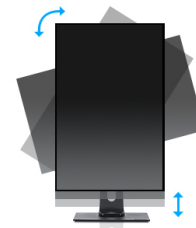

25" 1920 x 1200 monitor featuring IPS panel and a height adjustable stand

Providing excellent picture performance, the ProLite XUB2595WSU is a great choice for office, graphics and CAD applications. The monitor features an IPS Technology LED panel offering 1920 x 1200 native resolution with accurate colour reproduction and wide viewing angles. The blue light reducer function and flicker-free LED's help to significantly limit eye fatigue typically caused by working with a computer screen. The height adjustable stand ensures you can easily adjust the screen position to your preferences. It is a great choice for both multi-monitor Digital Signage and office applications.

IPS

IPS displays are best known for wide viewing angles and natural, highly accurate colours. They are especially suited for colour-critical applications.

HAS + Pivot (rotation both sides)

With a height adjustable stand you will create an ergonomic work posture and position that meets all health and safety requirements. This will not only prevent any health issues but will also increase your productivity. The pivot function allows the screen to rotate from landscape to portrait orientation. This functionality can be useful if the application requires more height than width.

01 DISPLAY CHARACTERISTICS

Design	ultra slim
Diagonal	25", 63.36cm
Panel	IPS LED, matte finish
Native resolution	1920 x 1200 (2.3 megapixel WUXGA)
Aspect ratio	16:10
Panel brightness	300 cd/m ²
Static contrast	1000:1
Advanced contrast	5M:1
Response time (GTG)	4ms
Viewing zone	horizontal/vertical: 178°/178°, right/left: 89°/89°, up/down: 89°/89°
Colour support	16.7mln
Horizontal Sync	30 - 89kHz
Viewable area W x H	535.4 x 338.7mm, 21.1 x 13.3"
Pixel pitch	0.279x0.282mm
Colour	matte