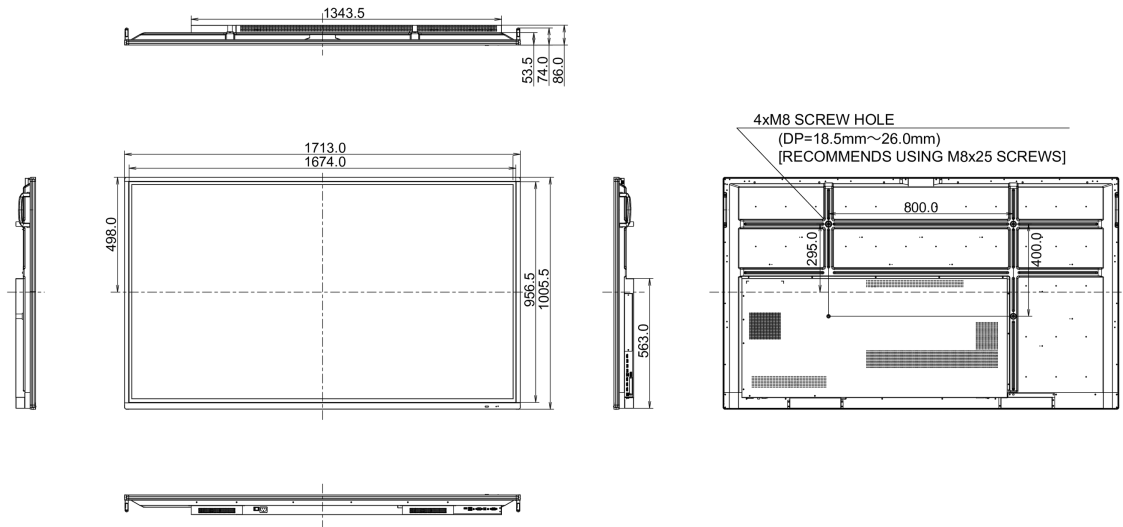

09 SUSTAINABILITY

Regulations	CB, CE, TÜV-Bauart, RoHS support, ErP, WEEE, CU, REACH
REACH SVHC	above 0.1%: Lead

10 DIMENSIONS / WEIGHT

Product dimensions W x H x D	1713 x 1006 x 86mm
Box dimensions W x H x D	1930 x 1140 x 280mm
Weight (without box)	52.2kg
Weight (with box)	69kg
EAN code	4948570117024