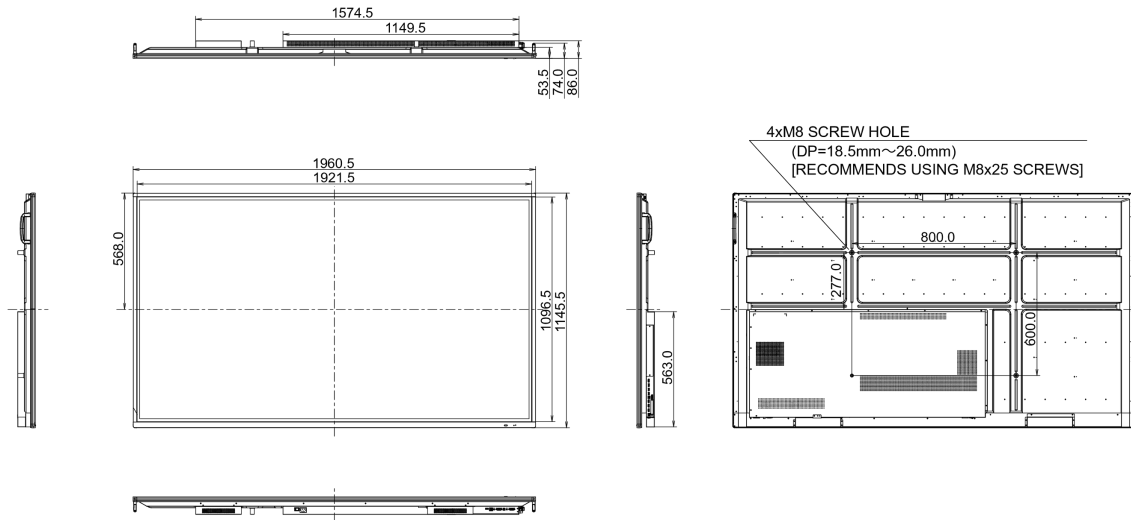

## 10 DIMENSIONS / WEIGHT

Product dimensions W x H x D	1961 x 1145 x 86mm
Box dimensions W x H x D	2123 x 1345 x 280mm
Weight (without box)	68.4kg
Weight (with box)	91kg
EAN code	4948570117031

All trademarks and registered trademarks acknowledged. E & O E. Specification subject to change without notice. All LCD's comply with ISO-9241-307:2008 in connection with pixel defects.