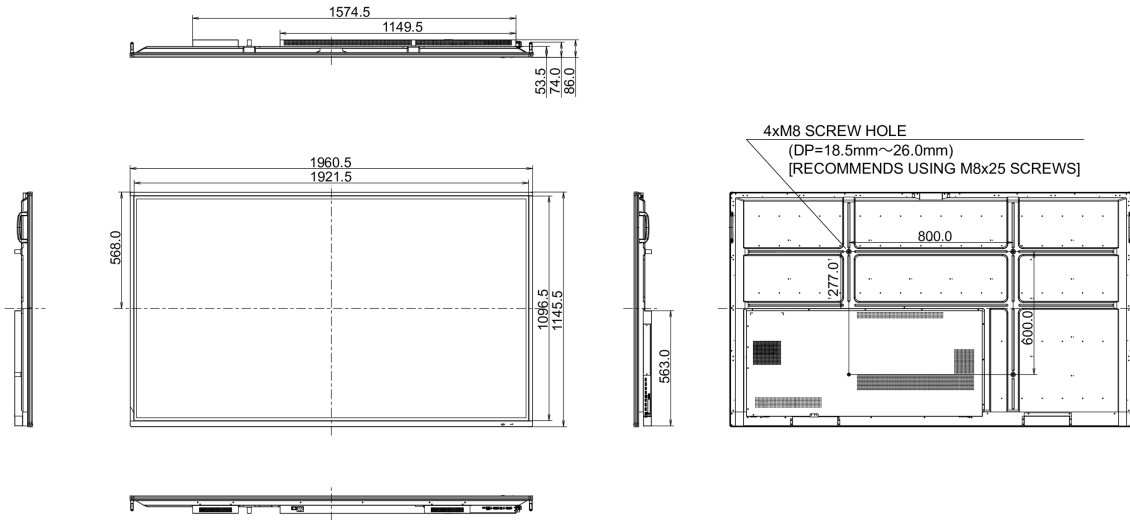

Težina (sa kutijom)

91kg

EAN kod

4948570117031

All trademarks and registered trademarks acknowledged. E & O E. Specification subject to change without notice. All LCD's comply with ISO-9241-307:2008 in connection with pixel defects.

© IIYAMA CORPORATION. ALL RIGHTS RESERVED