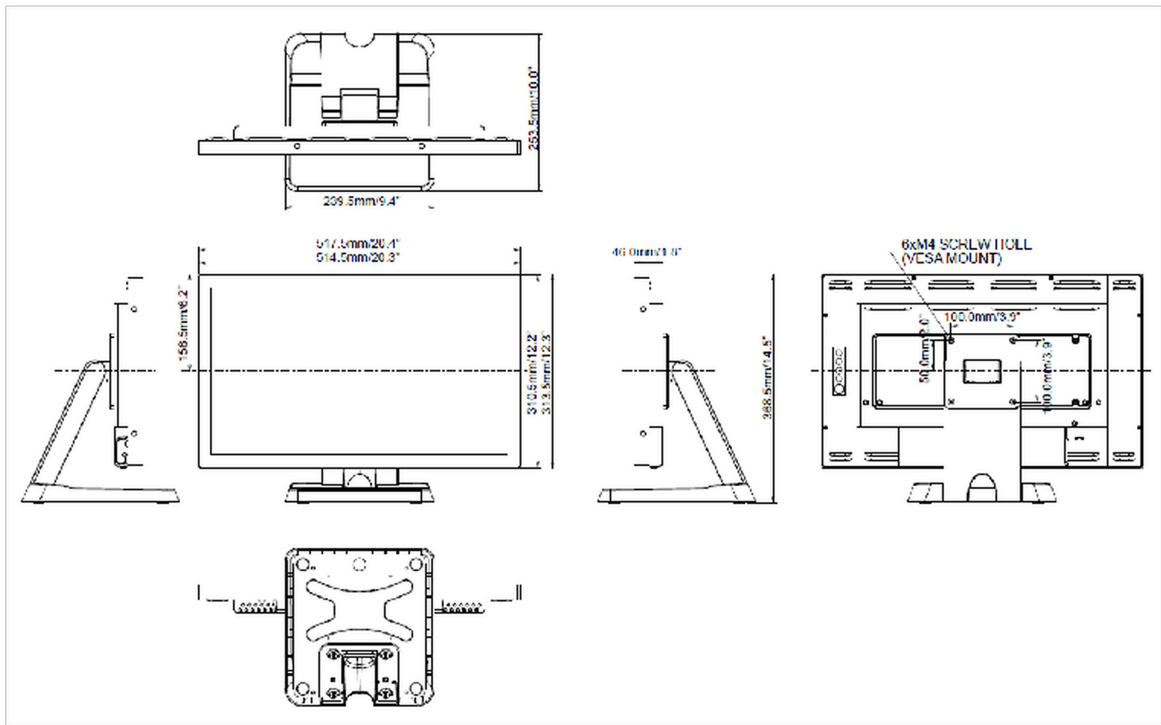

06 MECHANICAL

Orientation	landscape, portrait, face-up
Tilt angle	90° up; 5° down
VESA mounting	100 x 100mm
Cable management system	yes

07 ACCESSORIES INCLUDED

Guides	quick start guide, safety guide
Other	AC adapter
Cable cover	yes

10 DIMENSIONS / WEIGHT

Product dimensions W x H x D	517.5 x 351.5 x 219mm
Box dimensions W x H x D	615 x 450 x 330mm
Weight (without box)	6.6kg
EAN code	4948570117178

All trademarks and registered trademarks acknowledged. E & O E. Specification subject to change without notice. All LCD's comply with ISO-9241-307:2008 in connection with pixel defects.