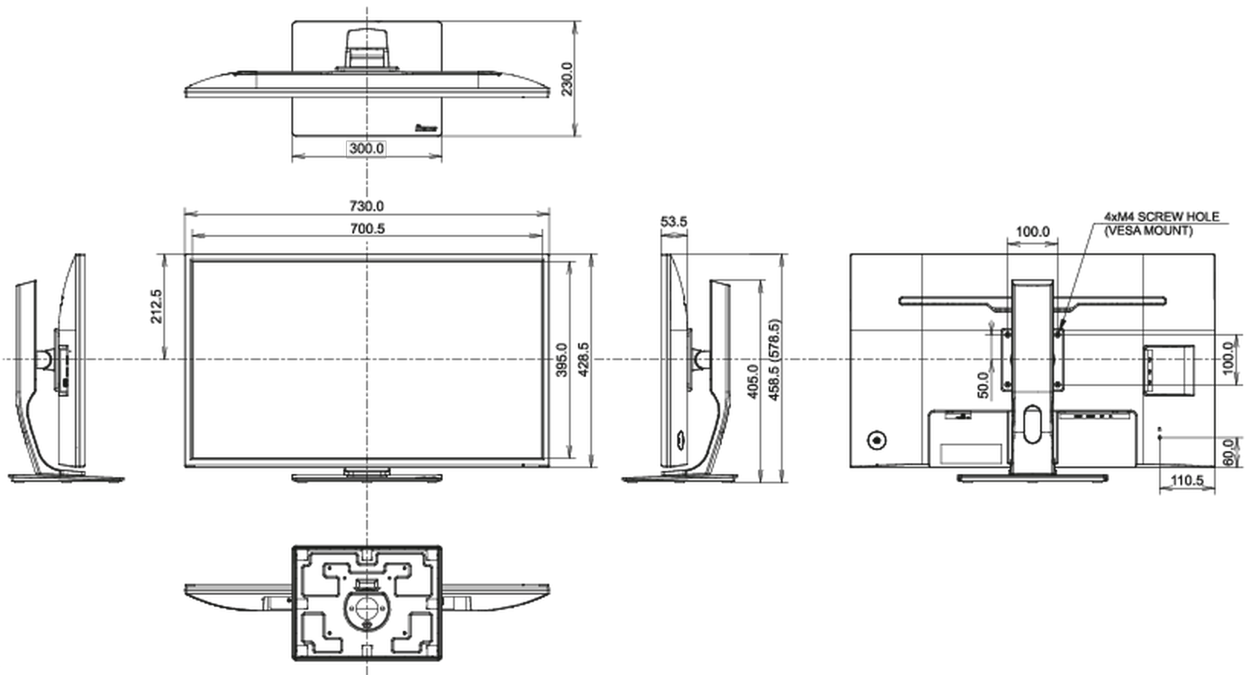

## 08 DIMENZIJE / TEŽINA

Dimenzije proizvoda Š x V x D 730 x 458.5 (578.5) x 230mm

Dimenzije kutije Š x V x D 810 x 215 x 509mm

Težina (bez kutije) 8.9kg

Težina (bez postolja) 6.2kg

EAN kod 4948570116966

All trademarks and registered trademarks acknowledged. E & O E. Specification subject to change without notice. All LCD's comply with ISO-9241-307:2008 in connection with pixel defects.