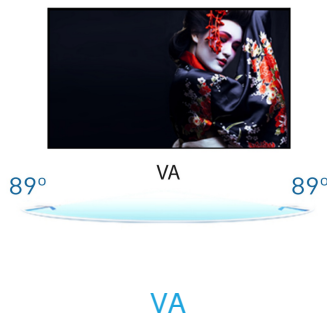

VA panel technology offers higher contrast, darker blacks and much better viewing angles than standard TN technology. The screen will look good no matter what angle you look at it.