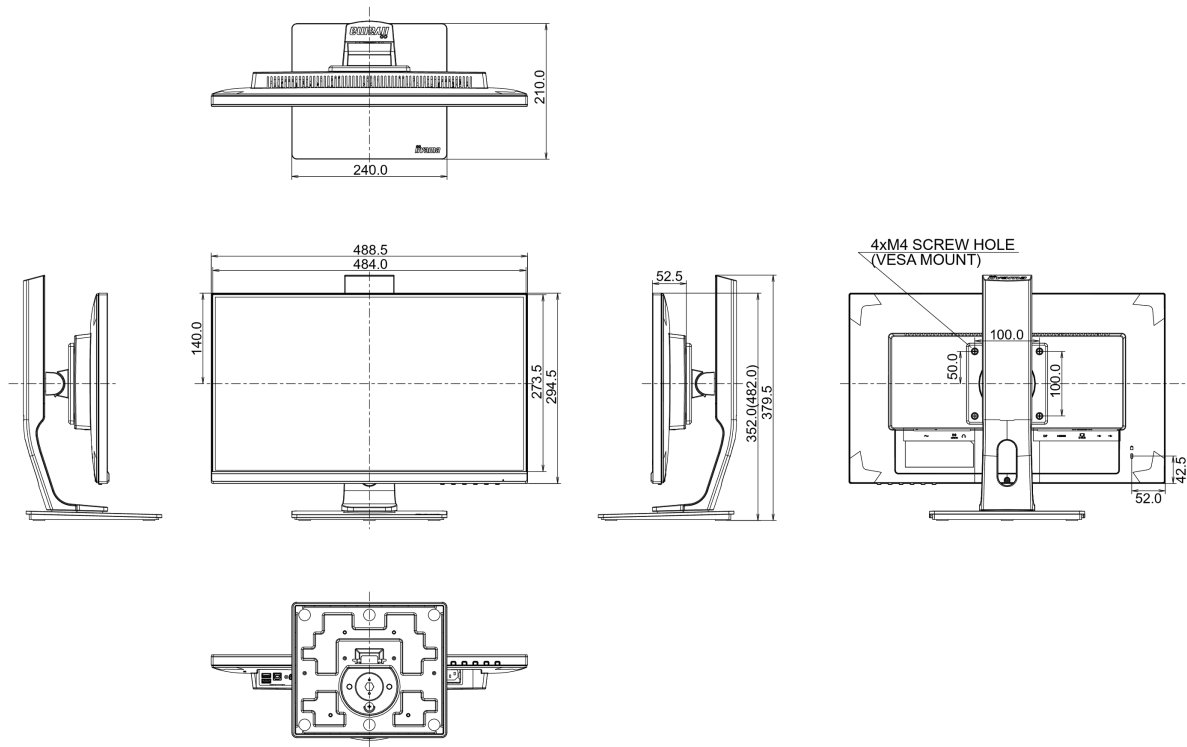

## 08 DIMENSIONES / PESO

Producto dimensiones W x H x D	488.5 x 352 (482) x 210mm
Peso (sin caja)	4.7kg
Código EAN	4948570117338

*All trademarks and registered trademarks acknowledged. E & O E. Specification subject to change without notice. All LCD's comply with ISO-9241-307:2008 in connection with pixel defects.*