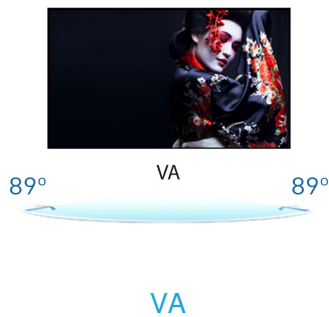

VA panel technology offers higher contrast, darker blacks and much better viewing angles than standard TN technology. The screen will look good no matter what angle you look at it.