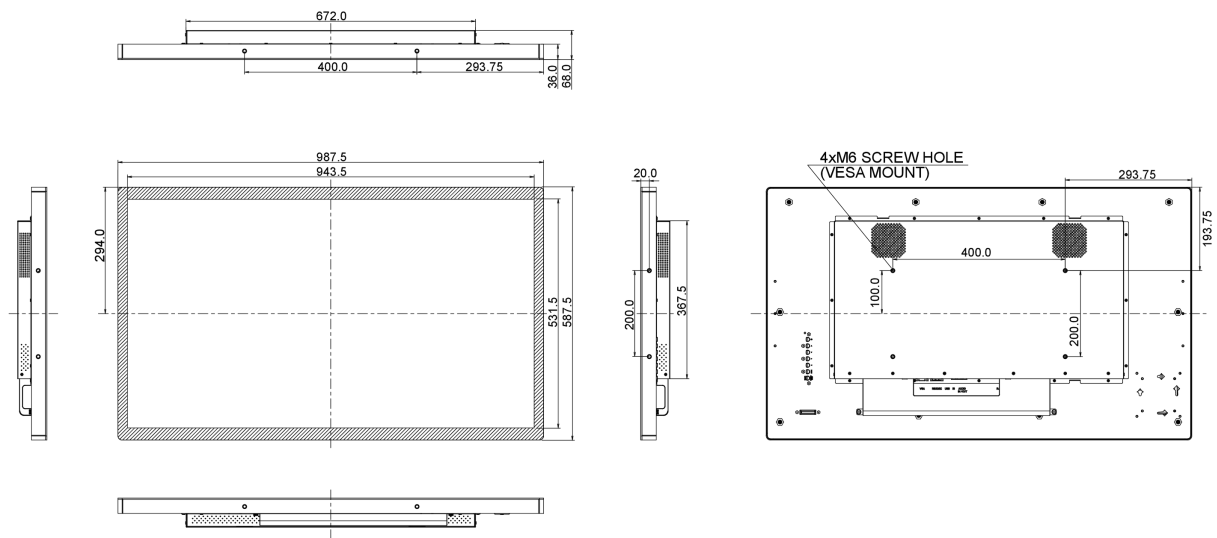

## 10 DIMENSIONES / PESO

<b>Producto dimensiones W x H x D</b>	987.5 x 587.7 x 68mm
<b>Peso (sin caja)</b>	21.6kg
<b>Código EAN</b>	4948570117222

All trademarks and registered trademarks acknowledged. E & O E. Specification subject to change without notice. All LCD's comply with ISO-9241-307:2008 in connection with pixel defects.