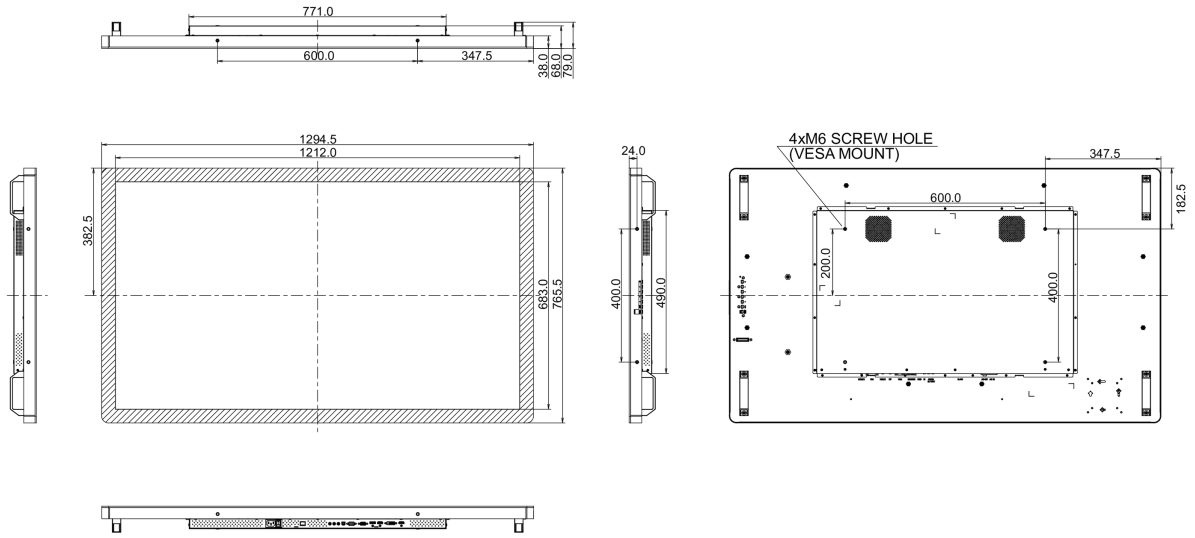

Težina (sa kutijom)

47.5kg

EAN kod

4948570117253

All trademarks and registered trademarks acknowledged. E & O E. Specification subject to change without notice. All LCD's comply with ISO-9241-307:2008 in connection with pixel defects.

© IIYAMA CORPORATION. ALL RIGHTS RESERVED