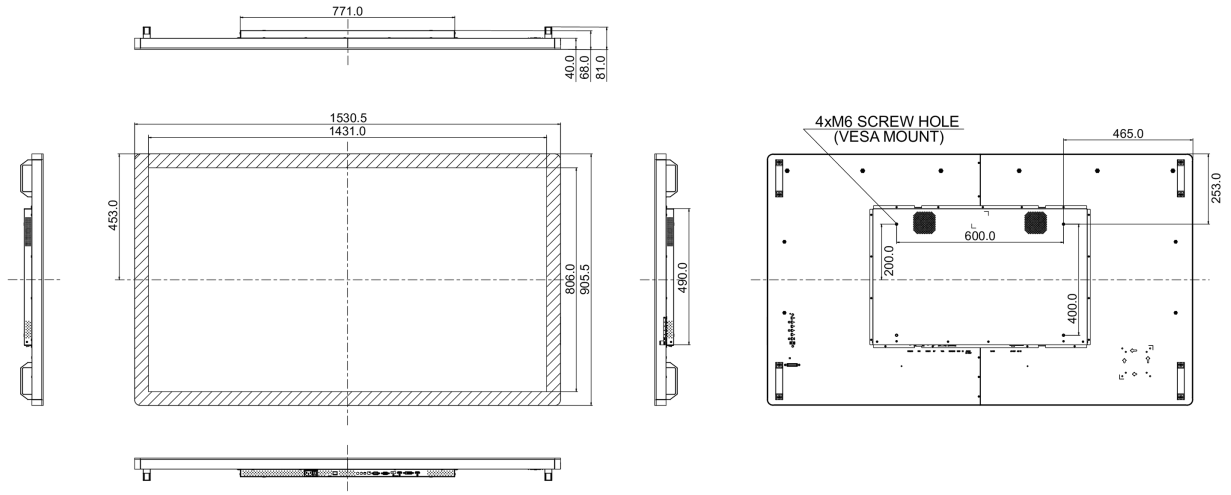

Težina (bez kutije)	59.8kg
Težina (sa kutijom)	69kg
EAN kod	4948570117260

All trademarks and registered trademarks acknowledged. E & O E. Specification subject to change without notice. All LCD's comply with ISO-9241-307:2008 in connection with pixel defects.

© IIYAMA CORPORATION. ALL RIGHTS RESERVED