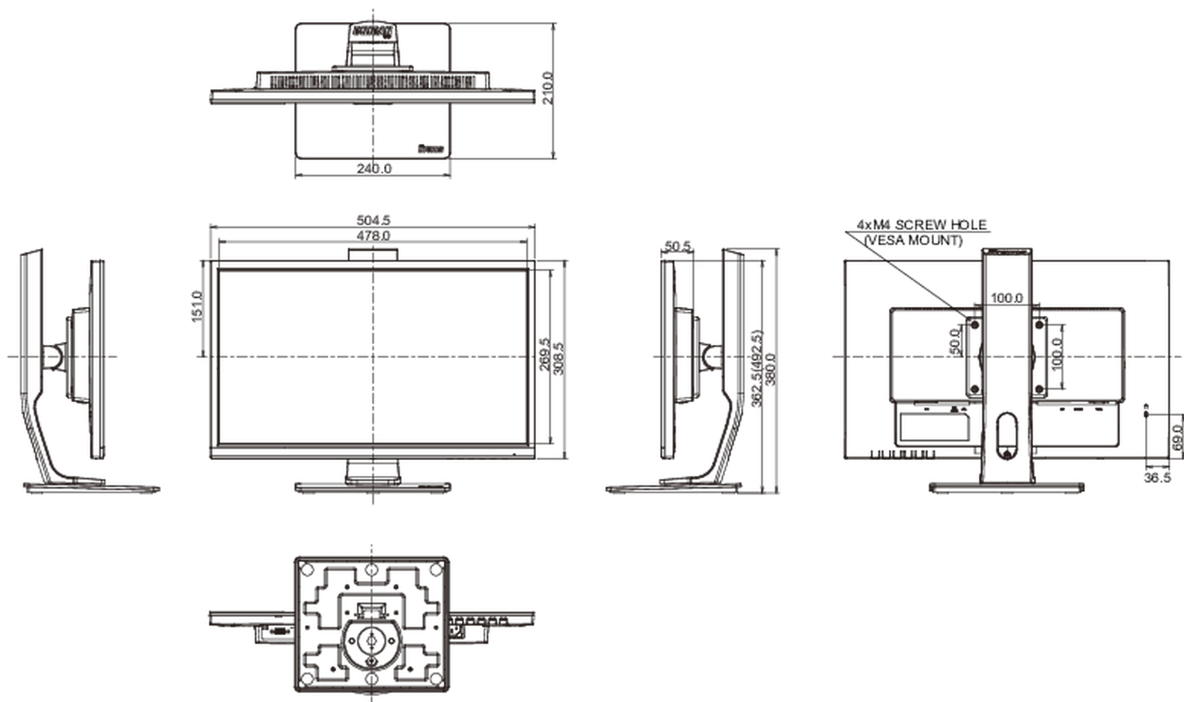

04 MECHANICAL

Display position adjustments	height, pivot (rotation), swivel, tilt
Height adjustment	130mm
Rotation (PIVOT function)	90°
Swivel stand	90°; 45° left; 45° right
Tilt angle	22° up; 5° down
VESA mounting	100 x 100mm

REACH SVHC	above 0.1%: Lead
------------	------------------

08 DIMENSIONS / WEIGHT

Product dimensions W x H x D	504.5 x 362.5 (492.5) x 210mm
Box dimensions W x H x D	685 x 190 x 419mm
Weight (without box)	4.7kg
EAN code	4948570117314