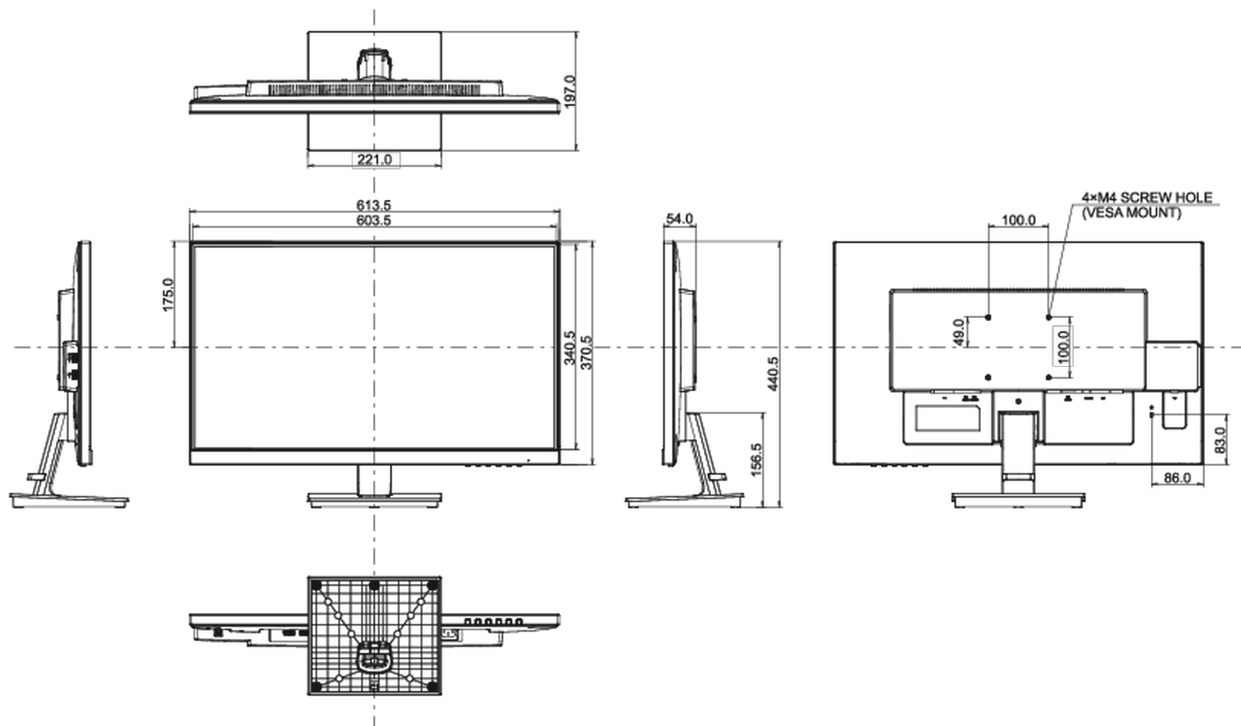

04 MECHANICAL

Display position adjustments	tilt
Tilt angle	22° up; 5° down
VESA mounting	100 x 100mm
Operation temperature range	5°C - 35°C

05 ACCESSORIES INCLUDED

Cables power, USB, HDMI, DP

Other quick start guide, safety guide

Product dimensions W x H x D 613.5 x 440.5 x 197mm

Box dimensions W x H x D 640 x 451 x 140mm

Weight (without box) 4.6kg

Weight (with box) 6.4kg

EAN code 4948570117697

All trademarks and registered trademarks acknowledged. E & O E. Specification subject to change without notice. All LCD's comply with ISO-9241-307:2008 in connection with pixel defects.