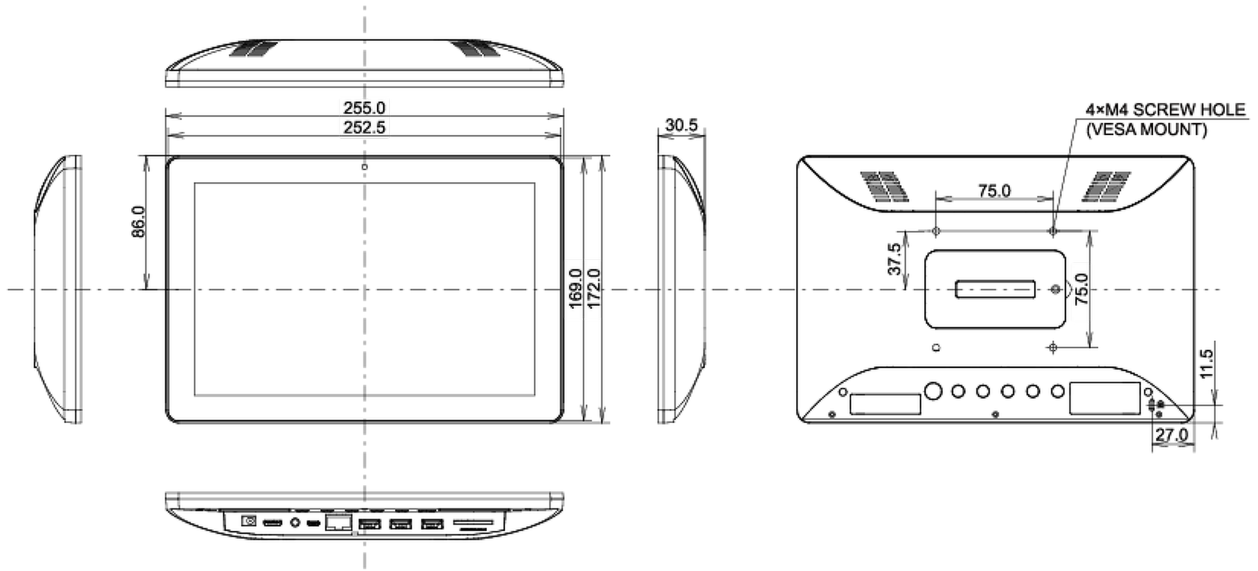

01 DISPLAY CHARACTERISTICS

Design	Edge to edge glass
Diagonal	10.1", 25.5cm
Panel	IPS Panel Technology, LED
Native resolution	1280 x 800 (1 megapixel HD)
Aspect ratio	16:10
Panel brightness	450 cd/m ²
Brightness	385 cd/m ² with touch
Light transmittance	85%
Static contrast	1000:1 with touch
Response time (GTG)	25ms
Viewing zone	horizontal/vertical: 160°/160°, right/left: 80°/80°, up/down: 80°/80°
Colour support	16.7mln 8bit
Viewable area W x H	216.6 x 135.4mm, 8.5 x 5.3"
Pixel pitch	0.1692mm
Bezel colour and finish	black, matte

06 MECHANICAL

Orientation landscape, portrait, face-up

VESA mounting 75 x 75mm

07 ACCESSORIES INCLUDED

Guides quick start guide, safety guide

Other AC adapter

Cable cover yes

08 POWER MANAGEMENT

Power supply unit external

Power supply DC 12 V

Power usage 7W typical

09 SUSTAINABILITY

Regulations CE, RoHS support, ErP, WEEE, REACH

REACH SVHC above 0.1%: Lead

10 DIMENSIONS / WEIGHT

Product dimensions W x H x D 255 x 172 x 30.5mm

Box dimensions W x H x D 398 x 223 x 68mm

Weight (without box) 0.8kg

Weight (with box) 1.36kg

EAN code 4948570117116

All trademarks and registered trademarks acknowledged. E & O E. Specification subject to change without notice. All LCD's comply with ISO-9241-307:2008 in connection with pixel defects.