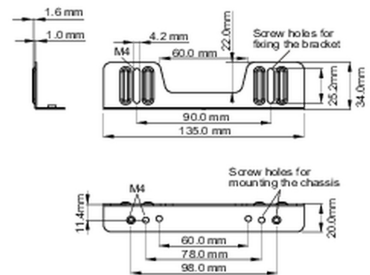

02 DIMENSIONS / WEIGHT

■ ProLite TF1015MC

<Bracket A>

<Bracket B>

■ ProLite TF1515MC / ProLite TF2415MC

<Bracket A>

<Bracket B>

All trademarks and registered trademarks acknowledged. E & O E. Specification subject to change without notice. All LCD's comply with ISO-9241-307:2008 in connection with pixel defects.