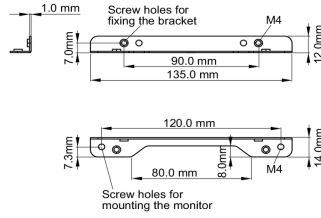

### 02 DIMENSIONES / PESO

■ ProLite TF1015MC

<Bracket A>

<Bracket B>

■ ProLite TF1515MC / ProLite TF2415MC

<Bracket A>

<Bracket B>

All trademarks and registered trademarks acknowledged. E & O E. Specification subject to change without notice. All LCD's comply with ISO-9241-307:2008 in connection with pixel defects.