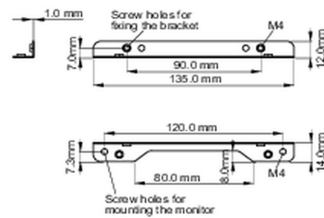

02 DIMENSIONS / WEIGHT

■ ProLite TF1015MC

<Bracket A>

<Bracket B>

■ ProLite TF1515MC / ProLite TF2415MC

<Bracket A>

<Bracket B>

All trademarks and registered trademarks acknowledged. E & O E. Specification subject to change without notice. All LCD's comply with ISO-9241-307:2008 in connection with pixel defects.