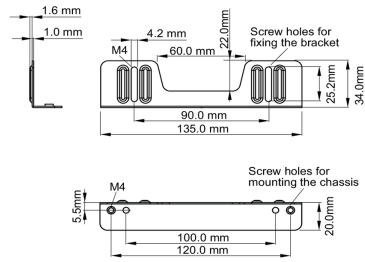

Mounting kit for built-in equipment

This solution is compatible for the following iiyama models: TF1015MC, TF1515MC, TF2415MC.

01 TECHNIKAI PARAMÉTEREK

Típus

mounting bracket

■ ProLite TF1015MC

■ ProLite TF1515MC / ProLite TF2415MC

02 MÉRETEK / SÚLY

■ ProLite TF1015MC

<Bracket A>

<Bracket B>

■ ProLite TF1515MC / ProLite TF2415MC

<Bracket A>

<Bracket B>

All trademarks and registered trademarks acknowledged. E & O E. Specification subject to change without notice. All LCD's comply with ISO-9241-307:2008 in connection with pixel defects.