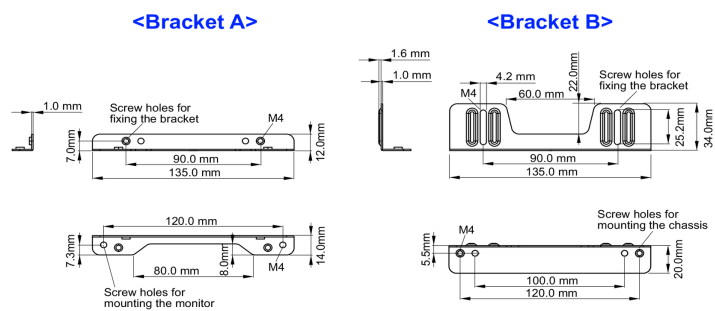

Mounting kit for built-in equipment

This solution is compatible for the following iiyama models: TF1015MC, TF1515MC, TF2415MC.

01 TECHNIKAI PARAMÉTEREK

Típus

mounting bracket

■ ProLite TF1015MC

■ ProLite TF1515MC / ProLite TF2415MC

02 MÉRETEK / SÚLY

■ ProLite TF1015MC

<Bracket A>

<Bracket B>

■ ProLite TF1515MC / ProLite TF2415MC

<Bracket A>

<Bracket B>

All trademarks and registered trademarks acknowledged. E & O E. Specification subject to change without notice. All LCD's comply with ISO-9241-307:2008 in connection with pixel defects.