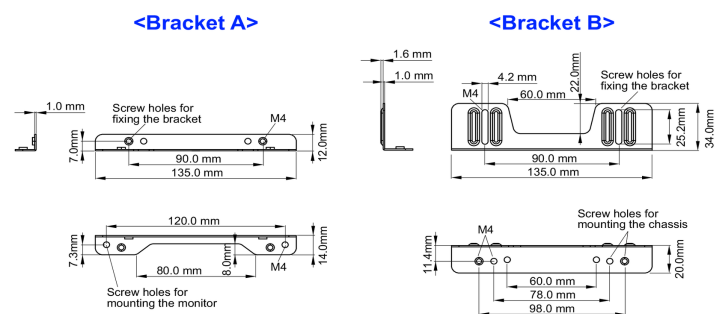

Mounting kit for built-in equipment

This solution is compatible for the following iiyama models: TF1015MC, TF1515MC, TF2415MC.

01 TECHNIKAI PARAMÉTEREK

Típus

mounting bracket

■ ProLite TF1015MC

■ ProLite TF1515MC / ProLite TF2415MC

02 MÉRETEK / SÚLY

■ ProLite TF1015MC

<Bracket A>

<Bracket B>

■ ProLite TF1515MC / ProLite TF2415MC

<Bracket A>

<Bracket B>

All trademarks and registered trademarks acknowledged. E & O E. Specification subject to change without notice. All LCD's comply with ISO-9241-307:2008 in connection with pixel defects.