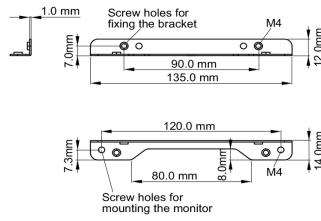

02 MÉRETEK / SÚLY

■ ProLite TF1015MC

<Bracket A>

<Bracket B>

■ ProLite TF1515MC / ProLite TF2415MC

<Bracket A>

<Bracket B>

All trademarks and registered trademarks acknowledged. E & O E. Specification subject to change without notice. All LCD's comply with ISO-9241-307:2008 in connection with pixel defects.