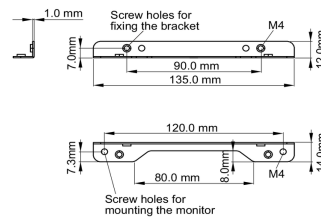

02 MÉRETEK / SÚLY

■ ProLite TF1015MC

<Bracket A>

<Bracket B>

■ ProLite TF1515MC / ProLite TF2415MC

<Bracket A>

<Bracket B>

All trademarks and registered trademarks acknowledged. E & O E. Specification subject to change without notice. All LCD's comply with ISO-9241-307:2008 in connection with pixel defects.