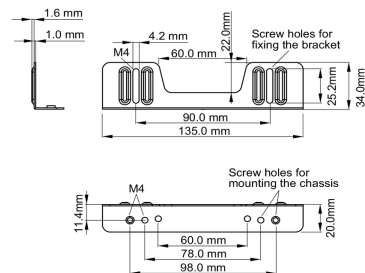

02 MÉRETEK / SÚLY

■ ProLite TF1015MC

<Bracket A>

<Bracket B>

■ ProLite TF1515MC / ProLite TF2415MC

<Bracket A>

<Bracket B>

All trademarks and registered trademarks acknowledged. E & O E. Specification subject to change without notice. All LCD's comply with ISO-9241-307:2008 in connection with pixel defects.