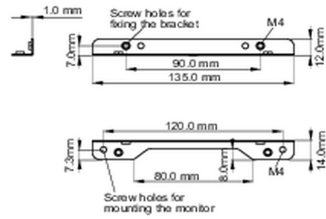

02 DIMENZIJE / TEŽINA

■ ProLite TF1015MC

<Bracket A>

<Bracket B>

■ ProLite TF1515MC / ProLite TF2415MC

<Bracket A>

<Bracket B>

All trademarks and registered trademarks acknowledged. E & O E. Specification subject to change without notice. All LCD's comply with ISO-9241-307:2008 in connection with pixel defects.