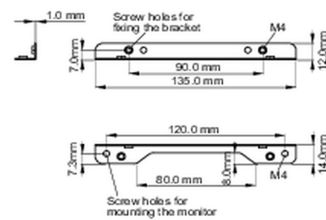

02 DIMENZIJE / TEŽINA

■ ProLite TF1015MC

<Bracket A>

<Bracket B>

■ ProLite TF1515MC / ProLite TF2415MC

<Bracket A>

<Bracket B>

All trademarks and registered trademarks acknowledged. E & O E. Specification subject to change without notice. All LCD's comply with ISO-9241-307:2008 in connection with pixel defects.