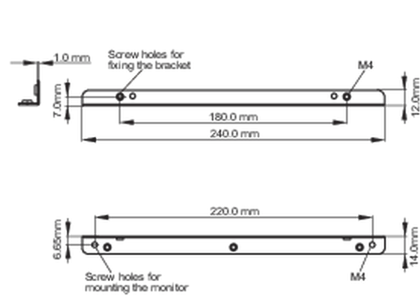

<Bracket A>

<Bracket B>

■ ProLite TF2215MC

<Bracket A>

<Bracket B>

All trademarks and registered trademarks acknowledged. E & O E. Specification subject to change without notice. All LCD's comply with ISO-9241-307:2008 in connection with pixel defects.