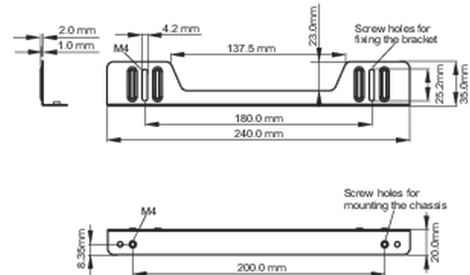

<Bracket A>

<Bracket B>

■ ProLite TF2215MC

<Bracket A>

<Bracket B>

All trademarks and registered trademarks acknowledged. E & O E. Specification subject to change without notice. All LCD's comply with ISO-9241-307:2008 in connection with pixel defects.