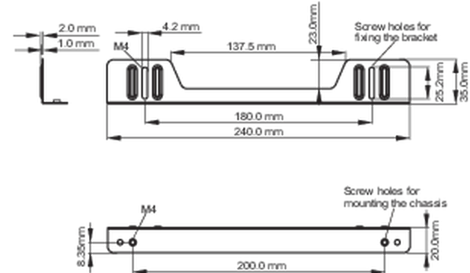

<Bracket B>

■ ProLite TF2215MC

<Bracket A>

<Bracket B>

All trademarks and registered trademarks acknowledged. E & O E. Specification subject to change without notice. All LCD's comply with ISO-9241-307:2008 in connection with pixel defects.