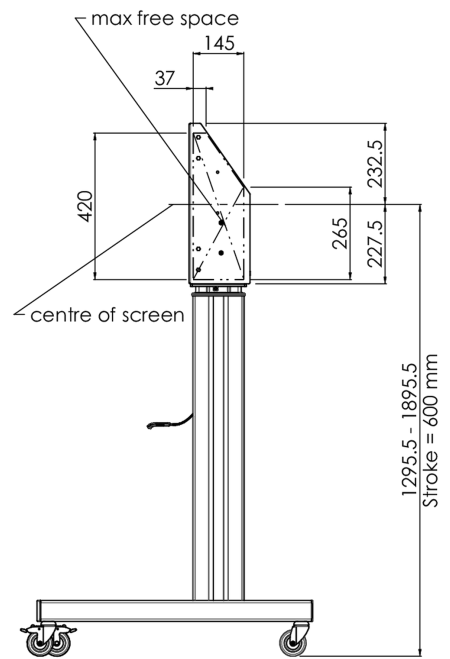

Floor lift XL on wheels for flat touch screens up to 160kg with lockable lid for protection

A motorized trolley for touch screens up to VESA 800x600. What makes this product so unique is its screen flexibility and installation ease, within just three steps the product is installed and ready for use. This wheeled stand with electrical height adjustment has continuous and silent height adjustment and an integrated screen bracket containing most VESA patterns, making it suitable for almost every display. The embedded VESA bracket has another special feature, it can be used as support for a Desktop PC at the back. Max supported display size is 98", max weight is 160 kg. This kit includes the adapter set [MD 052B7288](#).

01 SPECIFIKACE

Type	Floor lift on wheels
Height adjustment	600mm, 1295,5 - 1895,5mm
Váha max.	160kg / monitor
VESA maximum	800 x 600mm
Extra	electrical speed up to 20mm/s

02 ROZMĚRY / HMOTNOST

Váha (bez balení)

71kg

EAN code

4948570032587

03 SOUVÍSEJÍCÍ INFORMACE

Související produkty

[MD 052B7285](#)

Všechny ochranné známky jsou registrovány a chráněny. Vyhrazené právo na změny. Veškeré ploché panely LCD splňují normu ISO-9241-307:2008 v oblasti počtu vadných pixelů.