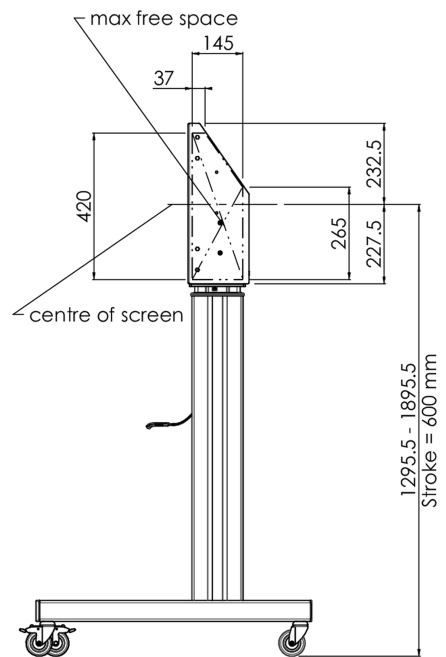

Floor lift XL on wheels for flat touch screens up to 160kg with lockable lid for protection

A motorized trolley for touch screens up to VESA 800x600. What makes this product so unique is its screen flexibility and installation ease, within just three steps the product is installed and ready for use. This wheeled stand with electrical height adjustment has continuous and silent height adjustment and an integrated screen bracket containing most VESA patterns, making it suitable for almost every display. The embedded VESA bracket has another special feature, it can be used as support for a Desktop PC at the back. Max supported display size is 98", max weight is 160 kg. This kit includes the adapter set [MD 052B7288](#).

01 SPECIFIKACE

Type	Floor lift on wheels
Height adjustment	600mm, 1295,5 - 1895,5mm
Váha max.	160kg / monitor
VESA maximum	800 x 600mm
Extra	electrical speed up to 20mm/s

02 ROZMĚRY / HMOTNOST

Váha (bez balení)

71kg

EAN code

4948570032587

03 SOUVÍSEJÍCÍ INFORMACE

Související produkty

[MD 052B7285](#)

Všechny ochranné známky jsou registrovány a chráněny. Vyhrazené právo na změny. Veškeré ploché panely LCD splňují normu ISO-9241-307:2008 v oblasti počtu vadných pixelů.