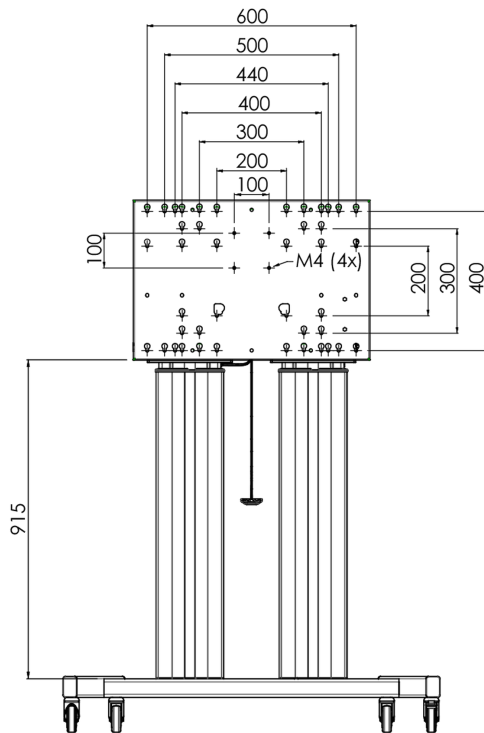

Floor lift XL on wheels for flat touch screens up to 160kg with lockable lid for protection

A motorized trolley for touch screens up to VESA 800x600. What makes this product so unique is its screen flexibility and installation ease, within just three steps the product is installed and ready for use. This wheeled stand with electrical height adjustment has continuous and silent height adjustment and an integrated screen bracket containing most VESA patterns, making it suitable for almost every display. The embedded VESA bracket has another special feature, it can be used as support for a Desktop PC at the back. Max supported display size is 98", max weight is 160 kg. This kit includes the adapter set [MD 052B7288](#).

01 SPECIFIKACE

Type	Floor lift on wheels
Height adjustment	600mm, 1295,5 - 1895,5mm
Váha max.	160kg / monitor
VESA maximum	800 x 600mm
Extra	electrical speed up to 20mm/s

02 ROZMĚRY / HMOTNOST

Váha (bez balení)

71kg

EAN code

4948570032587

03 SOUVÍSEJÍCÍ INFORMACE

Související produkty

[MD 052B7285](#)

Všechny ochranné známky jsou registrovány a chráněny. Vyhrazené právo na změny. Veškeré ploché panely LCD splňují normu ISO-9241-307:2008 v oblasti počtu vadných pixelů.