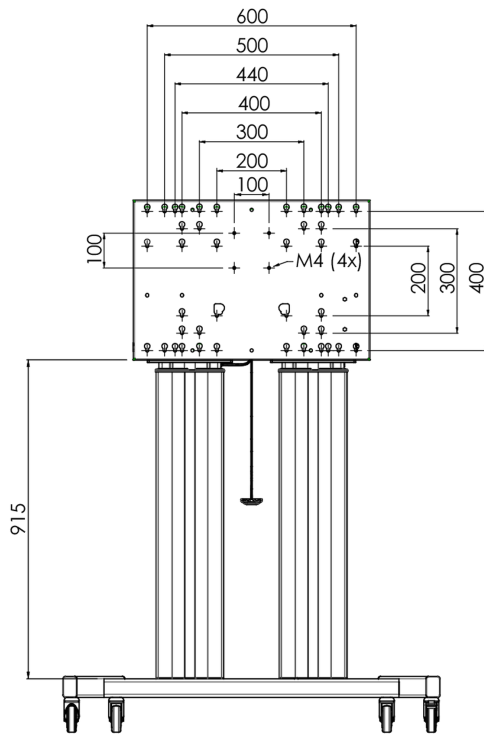

Floor lift XL on wheels for flat touch screens up to 160kg with lockable lid for protection

A motorized trolley for touch screens up to VESA 800x600. What makes this product so unique is its screen flexibility and installation ease, within just three steps the product is installed and ready for use. This wheeled stand with electrical height adjustment has continuous and silent height adjustment and an integrated screen bracket containing most VESA patterns, making it suitable for almost every display. The embedded VESA bracket has another special feature, it can be used as support for a Desktop PC at the back. Max supported display size is 98", max weight is 160 kg. This kit includes the adapter set [MD 052B7288](#).

01 SPECIFIKACE

Type	Floor lift on wheels
Height adjustment	600mm, 1295,5 - 1895,5mm
Váha max.	160kg / monitor
VESA maximum	800 x 600mm
Extra	electrical speed up to 20mm/s

02 ROZMĚRY / HMOTNOST

Váha (bez balení)

71kg

EAN code

4948570032587

03 SOUVÍSEJÍCÍ INFORMACE

Související produkty

[MD 052B7285](#)

Všechny ochranné známky jsou registrovány a chráněny. Vyhrazené právo na změny. Veškeré ploché panely LCD splňují normu ISO-9241-307:2008 v oblasti počtu vadných pixelů.