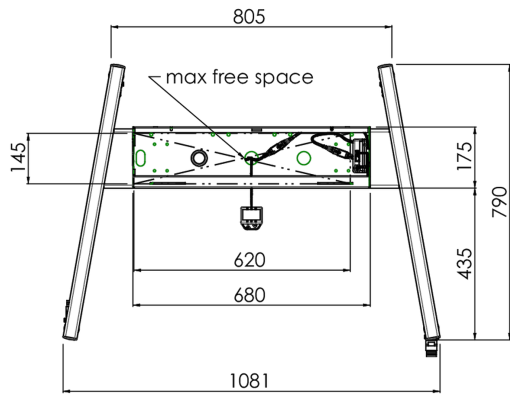

Floor lift XL on wheels for flat touch screens up to 160kg with lockable lid for protection

A motorized trolley for touch screens up to VESA 800x600. What makes this product so unique is its screen flexibility and installation ease, within just three steps the product is installed and ready for use. This wheeled stand with electrical height adjustment has continuous and silent height adjustment and an integrated screen bracket containing most VESA patterns, making it suitable for almost every display. The embedded VESA bracket has another special feature, it can be used as support for a Desktop PC at the back. Max supported display size is 98", max weight is 160 kg. This kit includes the adapter set [MD 052B7288](#).

01 SPECIFIKACE

Type	Floor lift on wheels
Height adjustment	600mm, 1295,5 - 1895,5mm
Váha max.	160kg / monitor
VESA maximum	800 x 600mm
Extra	electrical speed up to 20mm/s

02 ROZMĚRY / HMOTNOST

Váha (bez balení)

71kg

EAN code

4948570032587

03 SOUVÍSEJÍCÍ INFORMACE

Související produkty

[MD 052B7285](#)

Všechny ochranné známky jsou registrovány a chráněny. Vyhrazené právo na změny. Veškeré ploché panely LCD splňují normu ISO-9241-307:2008 v oblasti počtu vadných pixelů.