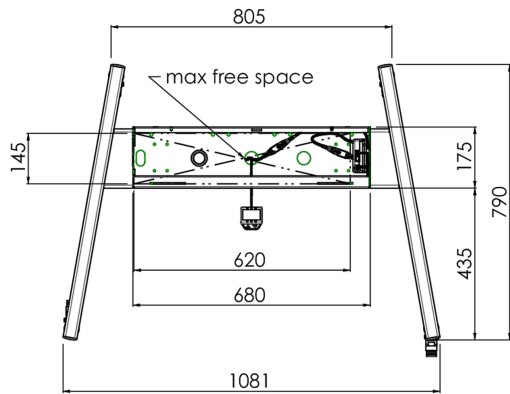

Floor lift XL on wheels for flat touch screens up to 160kg with lockable lid for protection

A motorized trolley for touch screens up to VESA 800x600. What makes this product so unique is its screen flexibility and installation ease, within just three steps the product is installed and ready for use. This wheeled stand with electrical height adjustment has continuous and silent height adjustment and an integrated screen bracket containing most VESA patterns, making it suitable for almost every display. The embedded VESA bracket has another special feature, it can be used as support for a Desktop PC at the back. Max supported display size is 98", max weight is 160 kg. This kit includes the adapter set [MD 052B7288](#).

01 SPECIFIKACE

Type	Floor lift on wheels
Height adjustment	600mm, 1295,5 - 1895,5mm
Váha max.	160kg / monitor
VESA maximum	800 x 600mm
Extra	electrical speed up to 20mm/s

02 ROZMĚRY / HMOTNOST

Váha (bez balení)

71kg

EAN code

4948570032587

03 SOUVÍSEJÍCÍ INFORMACE

Související produkty

[MD 052B7285](#)

Všechny ochranné známky jsou registrovány a chráněny. Vyhrazené právo na změny. Veškeré ploché panely LCD splňují normu ISO-9241-307:2008 v oblasti počtu vadných pixelů.