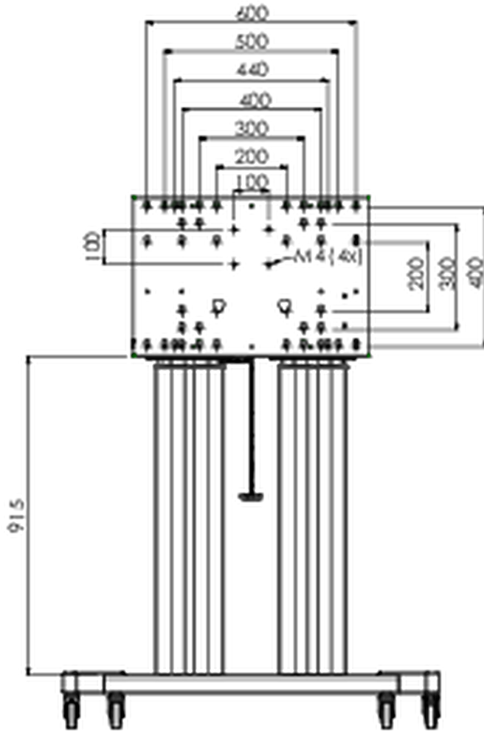

Floor lift XL on wheels for flat touch screens up to 160kg with lockable lid for protection

A motorized trolley for touch screens up to VESA 800x600. What makes this product so unique is its screen flexibility and installation ease, within just three steps the product is installed and ready for use. This wheeled stand with electrical height adjustment has continuous and silent height adjustment and an integrated screen bracket containing most VESA patterns, making it suitable for almost every display. The embedded VESA bracket has another special feature, it can be used as support for a Desktop PC at the back. Max supported display size is 98", max weight is 160 kg. This kit includes the adapter set [MD 052B7288](#).

01 TECHNICAL SPECIFICATION

Type	Floor lift on wheels
Height adjustment	600mm, 1295,5 - 1895,5mm
Max weight capacity	160kg / monitor
VESA maximum	800 x 600mm
Extra	electrical speed up to 20mm/s

02 DIMENSIONS / WEIGHT

Weight (without box)

71kg

EAN code

4948570032587

03 RELATED INFORMATION

Related products

[MD 052B7285](#)

All trademarks and registered trademarks acknowledged. E & O E. Specification subject to change without notice. All LCD's comply with ISO-9241-307:2008 in connection with pixel defects.