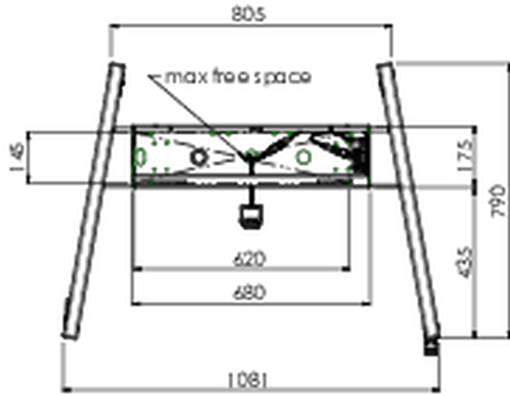

Floor lift XL on wheels for flat touch screens up to 160kg with lockable lid for protection

A motorized trolley for touch screens up to VESA 800x600. What makes this product so unique is its screen flexibility and installation ease, within just three steps the product is installed and ready for use. This wheeled stand with electrical height adjustment has continuous and silent height adjustment and an integrated screen bracket containing most VESA patterns, making it suitable for almost every display. The embedded VESA bracket has another special feature, it can be used as support for a Desktop PC at the back. Max supported display size is 98", max weight is 160 kg. This kit includes the adapter set [MD 052B7288](#).

01 TECHNICAL SPECIFICATION

Type	Floor lift on wheels
Height adjustment	600mm, 1295,5 - 1895,5mm
Max weight capacity	160kg / monitor
VESA maximum	800 x 600mm
Extra	electrical speed up to 20mm/s

02 DIMENSIONS / WEIGHT

Weight (without box)

71kg

EAN code

4948570032587

03 RELATED INFORMATION

Related products

[MD 052B7285](#)

All trademarks and registered trademarks acknowledged. E & O E. Specification subject to change without notice. All LCD's comply with ISO-9241-307:2008 in connection with pixel defects.