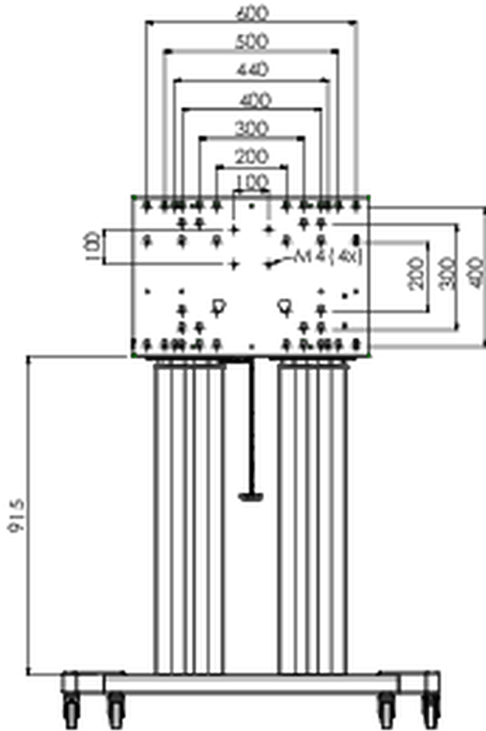

Floor lift XL on wheels for flat touch screens up to 160kg with lockable lid for protection

A motorized trolley for touch screens up to VESA 800x600. What makes this product so unique is its screen flexibility and installation ease, within just three steps the product is installed and ready for use. This wheeled stand with electrical height adjustment has continuous and silent height adjustment and an integrated screen bracket containing most VESA patterns, making it suitable for almost every display. The embedded VESA bracket has another special feature, it can be used as support for a Desktop PC at the back. Max supported display size is 98", max weight is 160 kg. This kit includes the adapter set [MD 052B7288](#).

01 TECHNICAL SPECIFICATION

Type	Floor lift on wheels
Height adjustment	600mm, 1295,5 - 1895,5mm
Max weight capacity	160kg / monitor
VESA maximum	800 x 600mm
Extra	electrical speed up to 20mm/s

02 DIMENSIONS / WEIGHT

Weight (without box)

71kg

EAN code

4948570032587

03 RELATED INFORMATION

Related products

[MD 052B7285](#)

All trademarks and registered trademarks acknowledged. E & O E. Specification subject to change without notice. All LCD's comply with ISO-9241-307:2008 in connection with pixel defects.