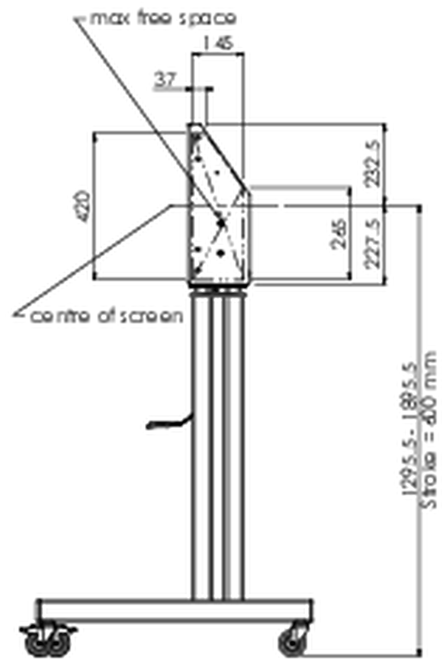

Floor lift XL on wheels for flat touch screens up to 160kg with lockable lid for protection

A motorized trolley for touch screens up to VESA 800x600. What makes this product so unique is its screen flexibility and installation ease, within just three steps the product is installed and ready for use. This wheeled stand with electrical height adjustment has continuous and silent height adjustment and an integrated screen bracket containing most VESA patterns, making it suitable for almost every display. The embedded VESA bracket has another special feature, it can be used as support for a Desktop PC at the back. Max supported display size is 98", max weight is 160 kg. This kit includes the adapter set [MD 052B7288](#).

01 TECHNICAL SPECIFICATION

Type	Floor lift on wheels
Height adjustment	600mm, 1295,5 - 1895,5mm
Max weight capacity	160kg / monitor
VESA maximum	800 x 600mm
Extra	electrical speed up to 20mm/s

02 DIMENSIONS / WEIGHT

Weight (without box)

71kg

EAN code

4948570032587

03 RELATED INFORMATION

Related products

[MD 052B7285](#)

All trademarks and registered trademarks acknowledged. E & O E. Specification subject to change without notice. All LCD's comply with ISO-9241-307:2008 in connection with pixel defects.