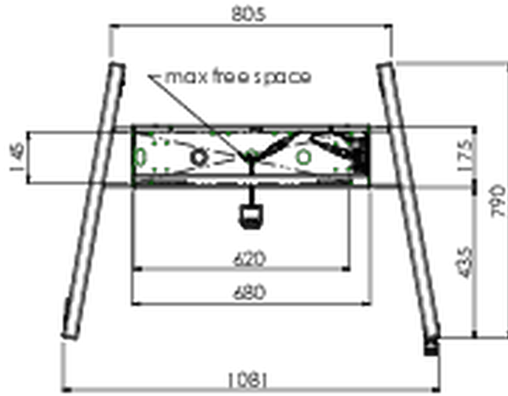

Floor lift XL on wheels for flat touch screens up to 160kg with lockable lid for protection

A motorized trolley for touch screens up to VESA 800x600. What makes this product so unique is its screen flexibility and installation ease, within just three steps the product is installed and ready for use. This wheeled stand with electrical height adjustment has continuous and silent height adjustment and an integrated screen bracket containing most VESA patterns, making it suitable for almost every display. The embedded VESA bracket has another special feature, it can be used as support for a Desktop PC at the back. Max supported display size is 98", max weight is 160 kg. This kit includes the adapter set [MD 052B7288](#).

01 TECHNICAL SPECIFICATION

Type	Floor lift on wheels
Height adjustment	600mm, 1295,5 - 1895,5mm
Max weight capacity	160kg / monitor
VESA maximum	800 x 600mm
Extra	electrical speed up to 20mm/s

02 DIMENSIONS / WEIGHT

Weight (without box)

71kg

EAN code

4948570032587

03 RELATED INFORMATION

Related products

[MD 052B7285](#)

All trademarks and registered trademarks acknowledged. E & O E. Specification subject to change without notice. All LCD's comply with ISO-9241-307:2008 in connection with pixel defects.