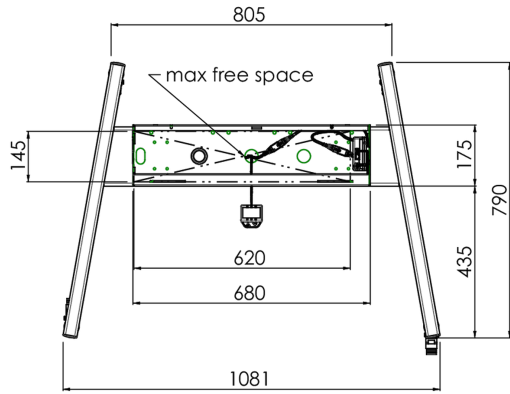

**Floor lift XL on wheels for flat touch screens up to 160kg with lockable lid for protection**

A motorized trolley for touch screens up to VESA 800x600. What makes this product so unique is its screen flexibility and installation ease, within just three steps the product is installed and ready for use. This wheeled stand with electrical height adjustment has continuous and silent height adjustment and an integrated screen bracket containing most VESA patterns, making it suitable for almost every display. The embedded VESA bracket has another special feature, it can be used as support for a Desktop PC at the back. Max supported display size is 98", max weight is 160 kg. This kit includes the adapter set [MD 052B7288](#).

**01 TECHNICAL SPECIFICATION**

Type	Floor lift on wheels
Height adjustment	600mm, 1295,5 - 1895,5mm
Max weight capacity	160kg / monitor
VESA maximum	800 x 600mm
Extra	electrical speed up to 20mm/s

## 02 DIMENSIONS / WEIGHT

Weight (without box)

71kg

EAN code

4948570032587