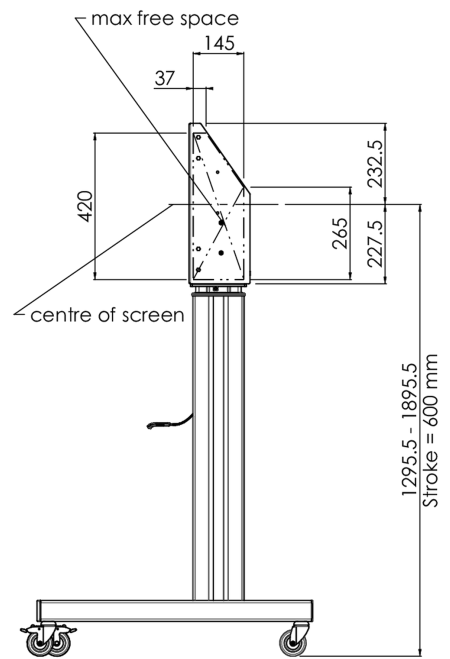

**Floor lift XL on wheels for flat touch screens up to 160kg with lockable lid for protection**

A motorized trolley for touch screens up to VESA 800x600. What makes this product so unique is its screen flexibility and installation ease, within just three steps the product is installed and ready for use. This wheeled stand with electrical height adjustment has continuous and silent height adjustment and an integrated screen bracket containing most VESA patterns, making it suitable for almost every display. The embedded VESA bracket has another special feature, it can be used as support for a Desktop PC at the back. Max supported display size is 98", max weight is 160 kg. This kit includes the adapter set [MD 052B7288](#).

**01 TECHNICAL SPECIFICATION**

Type	Floor lift on wheels
Height adjustment	600mm, 1295,5 - 1895,5mm
Max weight capacity	160kg / monitor
VESA maximum	800 x 600mm
Extra	electrical speed up to 20mm/s

## 02 DIMENSIONS / WEIGHT

Weight (without box)

71kg

EAN code

4948570032587