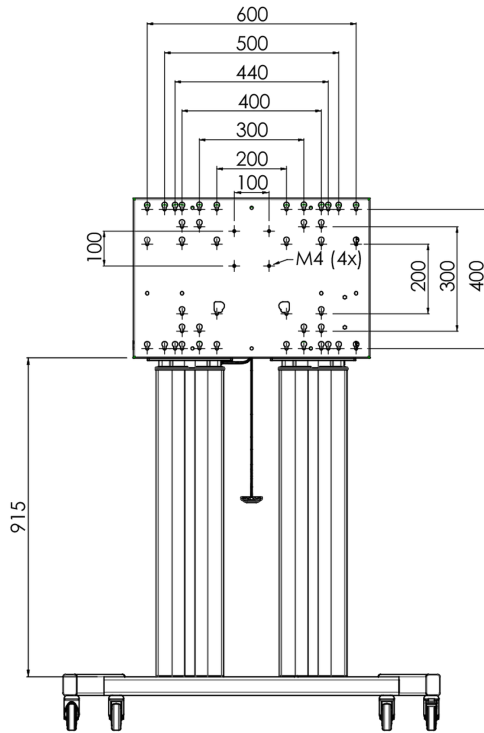

**Floor lift XL on wheels for flat touch screens up to 160kg with lockable lid for protection**

A motorized trolley for touch screens up to VESA 800x600. What makes this product so unique is its screen flexibility and installation ease, within just three steps the product is installed and ready for use. This wheeled stand with electrical height adjustment has continuous and silent height adjustment and an integrated screen bracket containing most VESA patterns, making it suitable for almost every display. The embedded VESA bracket has another special feature, it can be used as support for a Desktop PC at the back. Max supported display size is 98", max weight is 160 kg. This kit includes the adapter set [MD 052B7288](#).

**01 TECHNICAL SPECIFICATION**

Type	Floor lift on wheels
Height adjustment	600mm, 1295,5 - 1895,5mm
Max weight capacity	160kg / monitor
VESA maximum	800 x 600mm
Extra	electrical speed up to 20mm/s

## 02 DIMENSIONS / WEIGHT

Weight (without box)

71kg

EAN code

4948570032587