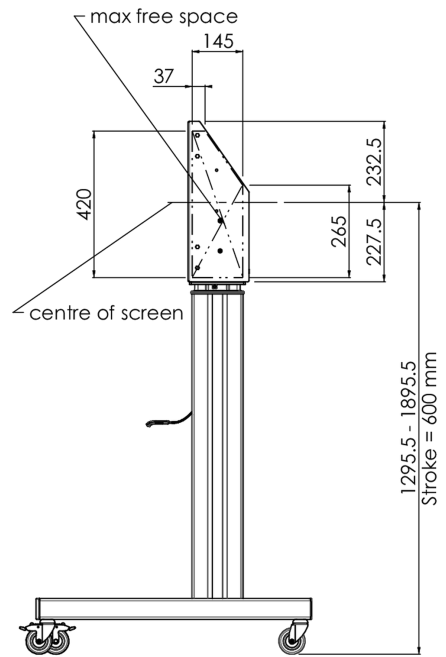

**Floor lift XL on wheels for flat touch screens up to 160kg with lockable lid for protection**

A motorized trolley for touch screens up to VESA 800x600. What makes this product so unique is its screen flexibility and installation ease, within just three steps the product is installed and ready for use. This wheeled stand with electrical height adjustment has continuous and silent height adjustment and an integrated screen bracket containing most VESA patterns, making it suitable for almost every display. The embedded VESA bracket has another special feature, it can be used as support for a Desktop PC at the back. Max supported display size is 98", max weight is 160 kg. This kit includes the adapter set [MD 052B7288](#).

**01 TECHNICAL SPECIFICATION**

Type	Floor lift on wheels
Height adjustment	600mm, 1295,5 - 1895,5mm
Max weight capacity	160kg / monitor
VESA maximum	800 x 600mm
Extra	electrical speed up to 20mm/s

## 02 DIMENSIONS / WEIGHT

Weight (without box)

71kg

EAN code

4948570032587