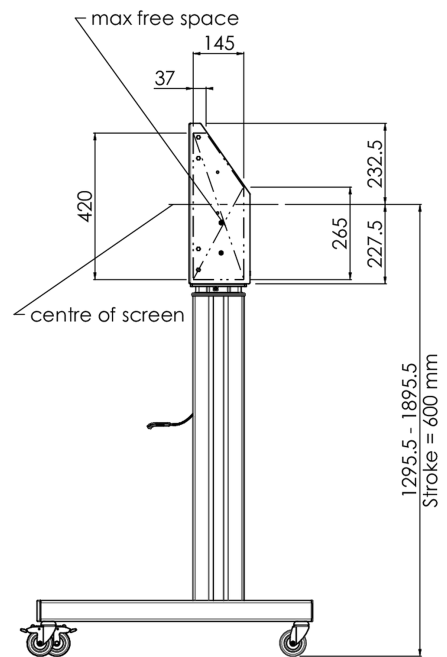

## Floor lift XL on wheels for flat touch screens up to 160kg with lockable lid for protection

A motorized trolley for touch screens up to VESA 800x600. What makes this product so unique is its screen flexibility and installation ease, within just three steps the product is installed and ready for use. This wheeled stand with electrical height adjustment has continuous and silent height adjustment and an integrated screen bracket containing most VESA patterns, making it suitable for almost every display. The embedded VESA bracket has another special feature, it can be used as support for a Desktop PC at the back. Max supported display size is 98", max weight is 160 kg. This kit includes the adapter set [MD 052B7288](#).

### 01 TECHNIKAI PARAMÉTEREK

Típus	Floor lift on wheels
Magasság beállítása	600mm, 1295,5 - 1895,5mm
Maximális teherbírás	160kg / monitor
VESA maximum	800 x 600mm
Extra	electrical speed up to 20mm/s

## 02 MÉRETEK / SÚLY

Súly (doboz nélkül)

71kg

EAN kód

4948570032587