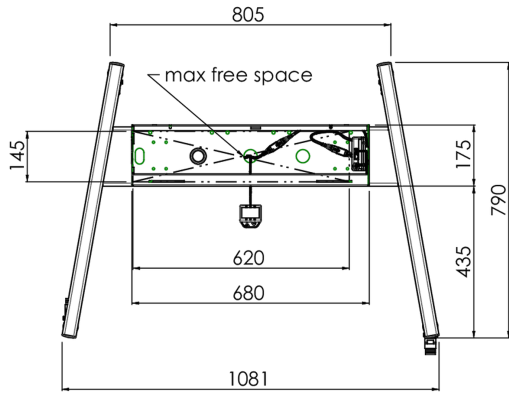

## Floor lift XL on wheels for flat touch screens up to 160kg with lockable lid for protection

A motorized trolley for touch screens up to VESA 800x600. What makes this product so unique is its screen flexibility and installation ease, within just three steps the product is installed and ready for use. This wheeled stand with electrical height adjustment has continuous and silent height adjustment and an integrated screen bracket containing most VESA patterns, making it suitable for almost every display. The embedded VESA bracket has another special feature, it can be used as support for a Desktop PC at the back. Max supported display size is 98", max weight is 160 kg. This kit includes the adapter set [MD 052B7288](#).

### 01 TECHNIKAI PARAMÉTEREK

Típus	Floor lift on wheels
Magasság beállítása	600mm, 1295,5 - 1895,5mm
Maximális teherbírás	160kg / monitor
VESA maximum	800 x 600mm
Extra	electrical speed up to 20mm/s

## 02 MÉRETEK / SÚLY

Súly (doboz nélkül)

71kg

EAN kód

4948570032587