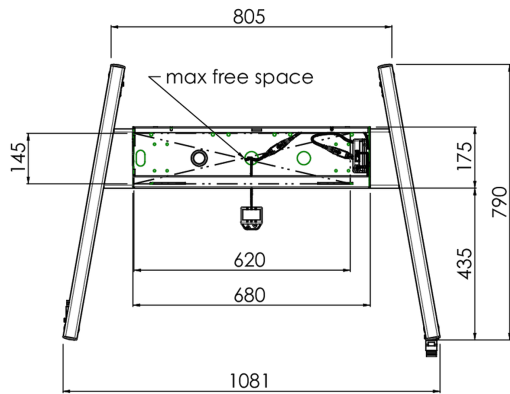

## Floor lift XL on wheels for flat touch screens up to 160kg with lockable lid for protection

A motorized trolley for touch screens up to VESA 800x600. What makes this product so unique is its screen flexibility and installation ease, within just three steps the product is installed and ready for use. This wheeled stand with electrical height adjustment has continuous and silent height adjustment and an integrated screen bracket containing most VESA patterns, making it suitable for almost every display. The embedded VESA bracket has another special feature, it can be used as support for a Desktop PC at the back. Max supported display size is 98", max weight is 160 kg. This kit includes the adapter set [MD 052B7288](#).

### 01 TECHNIKAI PARAMÉTEREK

Típus	Floor lift on wheels
Magasság beállítása	600mm, 1295,5 - 1895,5mm
Maximális teherbírás	160kg / monitor
VESA maximum	800 x 600mm
Extra	electrical speed up to 20mm/s

## 02 MÉRETEK / SÚLY

Súly (doboz nélkül)

71kg

EAN kód

4948570032587