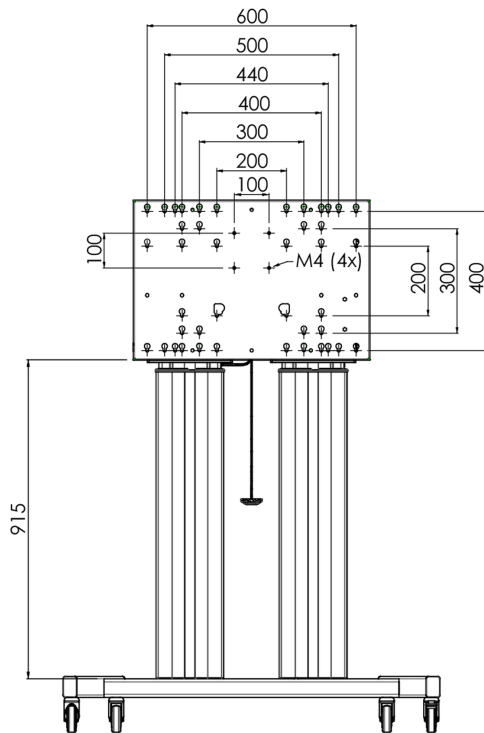

## Floor lift XL on wheels for flat touch screens up to 160kg with lockable lid for protection

A motorized trolley for touch screens up to VESA 800x600. What makes this product so unique is its screen flexibility and installation ease, within just three steps the product is installed and ready for use. This wheeled stand with electrical height adjustment has continuous and silent height adjustment and an integrated screen bracket containing most VESA patterns, making it suitable for almost every display. The embedded VESA bracket has another special feature, it can be used as support for a Desktop PC at the back. Max supported display size is 98", max weight is 160 kg. This kit includes the adapter set [MD 052B7288](#).

### 01 TECHNIKAI PARAMÉTEREK

Típus	Floor lift on wheels
Magasság beállítása	600mm, 1295,5 - 1895,5mm
Maximális teherbírás	160kg / monitor
VESA maximum	800 x 600mm
Extra	electrical speed up to 20mm/s

## 02 MÉRETEK / SÚLY

Súly (doboz nélkül)

71kg

EAN kód

4948570032587