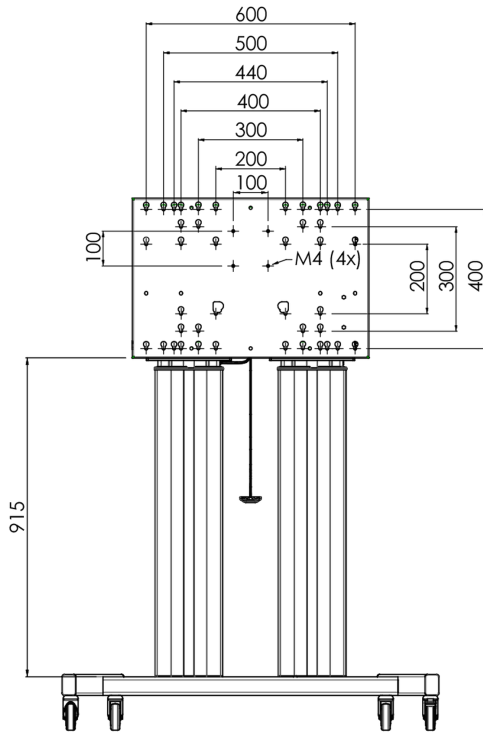

## Floor lift XL on wheels for flat touch screens up to 160kg with lockable lid for protection

A motorized trolley for touch screens up to VESA 800x600. What makes this product so unique is its screen flexibility and installation ease, within just three steps the product is installed and ready for use. This wheeled stand with electrical height adjustment has continuous and silent height adjustment and an integrated screen bracket containing most VESA patterns, making it suitable for almost every display. The embedded VESA bracket has another special feature, it can be used as support for a Desktop PC at the back. Max supported display size is 98", max weight is 160 kg. This kit includes the adapter set [MD 052B7288](#).

### 01 TECHNIKAI PARAMÉTEREK

Típus	Floor lift on wheels
Magasság beállítása	600mm, 1295,5 - 1895,5mm
Maximális teherbírás	160kg / monitor
VESA maximum	800 x 600mm
Extra	electrical speed up to 20mm/s

## 02 MÉRETEK / SÚLY

Súly (doboz nélkül)

71kg

EAN kód

4948570032587