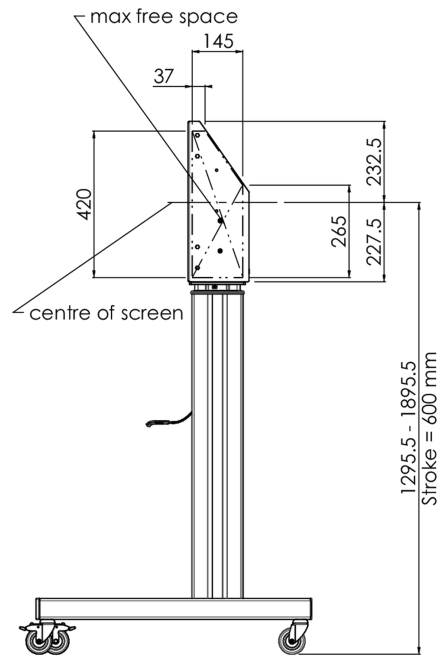

## Floor lift XL on wheels for flat touch screens up to 160kg with lockable lid for protection

A motorized trolley for touch screens up to VESA 800x600. What makes this product so unique is its screen flexibility and installation ease, within just three steps the product is installed and ready for use. This wheeled stand with electrical height adjustment has continuous and silent height adjustment and an integrated screen bracket containing most VESA patterns, making it suitable for almost every display. The embedded VESA bracket has another special feature, it can be used as support for a Desktop PC at the back. Max supported display size is 98", max weight is 160 kg. This kit includes the adapter set [MD 052B7288](#).

### 01 TECHNIKAI PARAMÉTEREK

Típus	Floor lift on wheels
Magasság beállítása	600mm, 1295,5 - 1895,5mm
Maximális teherbírás	160kg / monitor
VESA maximum	800 x 600mm
Extra	electrical speed up to 20mm/s

## 02 MÉRETEK / SÚLY

Súly (doboz nélkül)

71kg

EAN kód

4948570032587