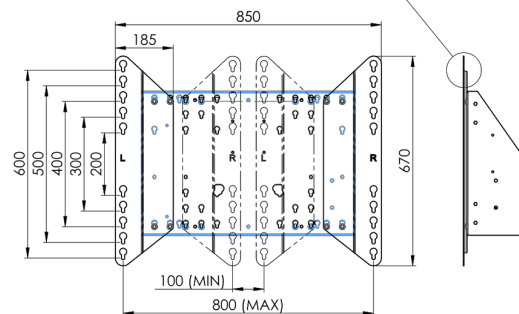

03 RELATED INFORMATION

Related products

[MD 052B7285](#)