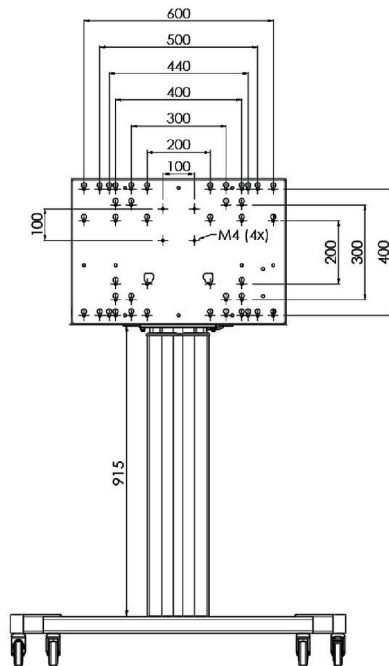

02 MÉRETEK / SÚLY

Súly (doboz nélkül)

52kg

EAN kód

4948570032600