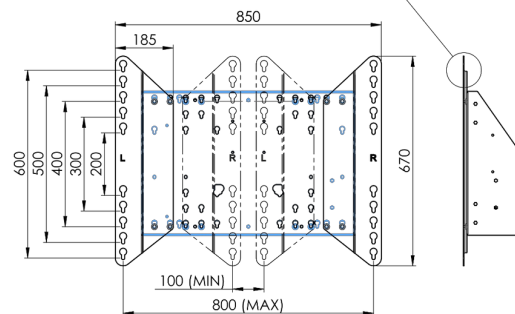

03 KAPCSOLÓDÓ INFORMÁCIÓK

Kapcsolódó termékek

[MD 052B7285](#)