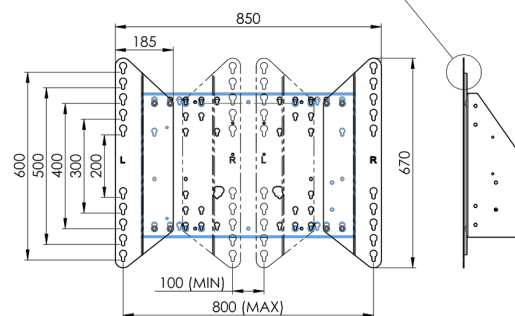

02 MÉRETEK / SÚLY

Súly (doboz nélkül)

52kg

EAN kód

4948570032600