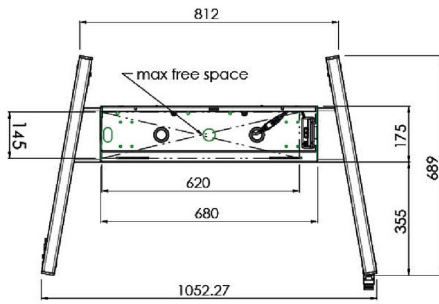

03 KAPCSOLÓDÓ INFORMÁCIÓK

Kapcsolódó termékek

[MD 052B7285](#)