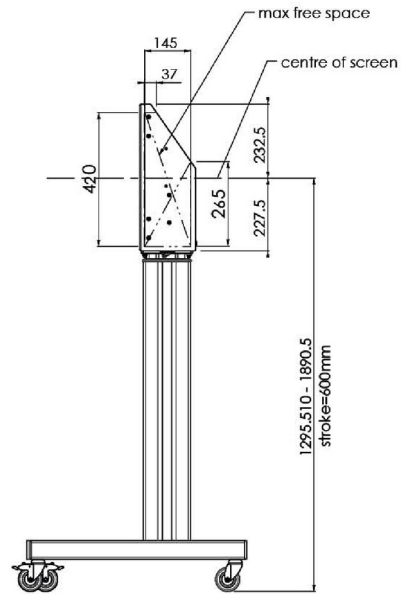

03 KAPCSOLÓDÓ INFORMÁCIÓK

Kapcsolódó termékek

[MD 052B7285](#)