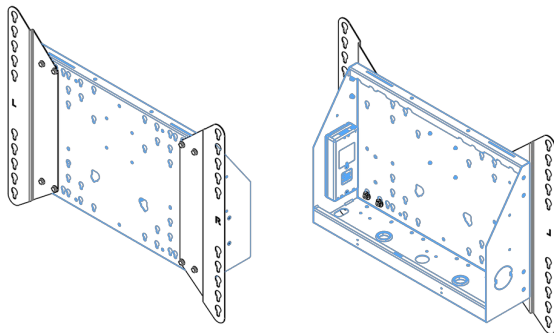

03 KAPCSOLÓDÓ INFORMÁCIÓK

Kapcsolódó termékek

[MD 052B7285](#)