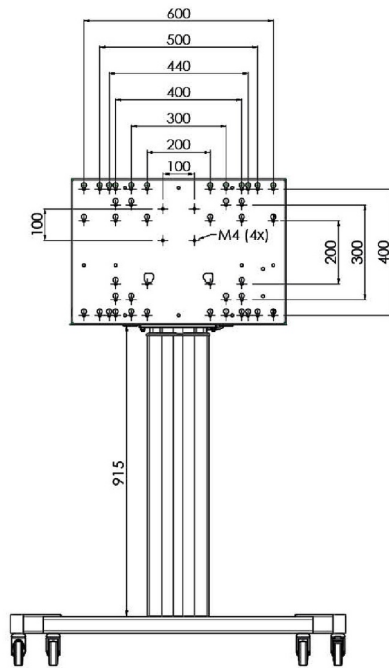

03 KAPCSOLÓDÓ INFORMÁCIÓK

Kapcsolódó termékek

[MD 052B7285](#)