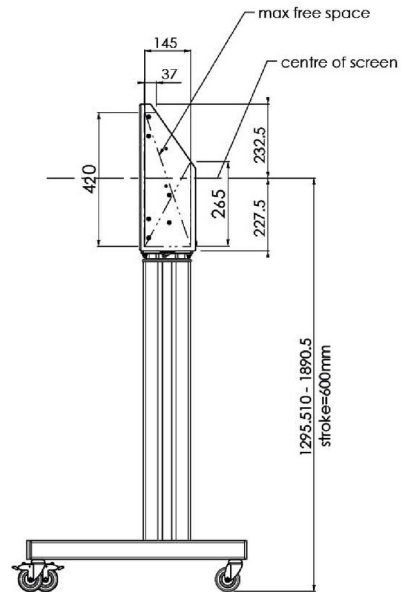

02 MÉRETEK / SÚLY

Súly (doboz nélkül)

52kg

EAN kód

4948570032600