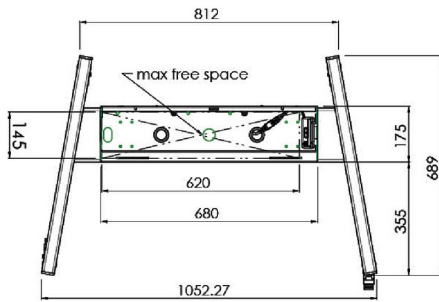

02 MÉRETEK / SÚLY

Súly (doboz nélkül)

52kg

EAN kód

4948570032600