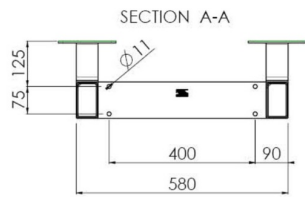

All trademarks and registered trademarks acknowledged. E & O E. Specification subject to change without notice. All LCD's comply with ISO-9241-307:2008 in connection with pixel defects.