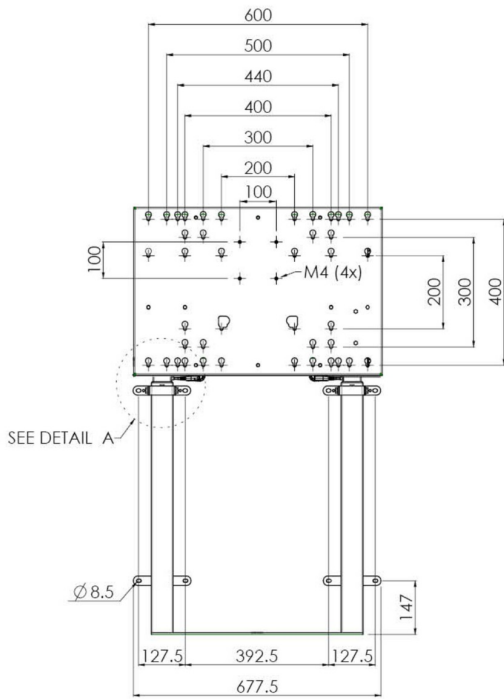

All trademarks and registered trademarks acknowledged. E & O E. Specification subject to change without notice. All LCD's comply with ISO-9241-307:2008 in connection with pixel defects.