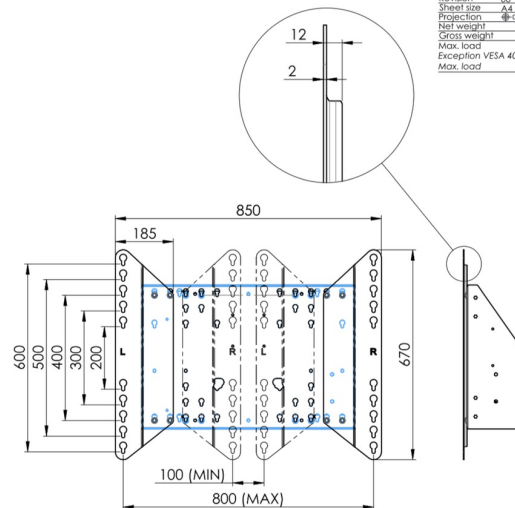

All trademarks and registered trademarks acknowledged. E & O E. Specification subject to change without notice. All LCD's comply with ISO-9241-307:2008 in connection with pixel defects.