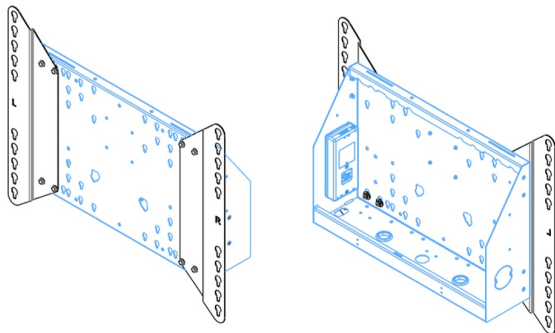

All trademarks and registered trademarks acknowledged. E & O E. Specification subject to change without notice. All LCD's comply with ISO-9241-307:2008 in connection with pixel defects.