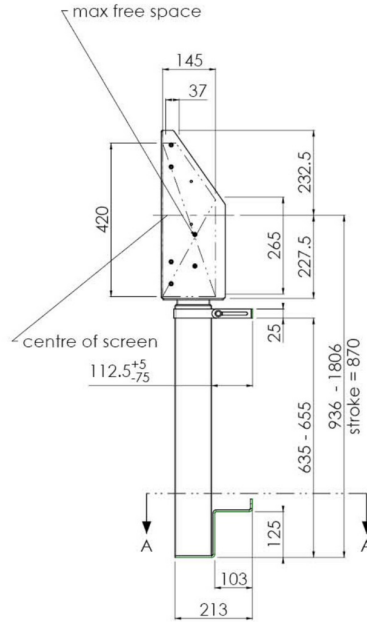

All trademarks and registered trademarks acknowledged. E & O E. Specification subject to change without notice. All LCD's comply with ISO-9241-307:2008 in connection with pixel defects.