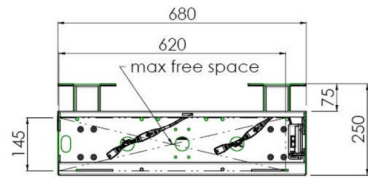

All trademarks and registered trademarks acknowledged. E & O E. Specification subject to change without notice. All LCD's comply with ISO-9241-307:2008 in connection with pixel defects.