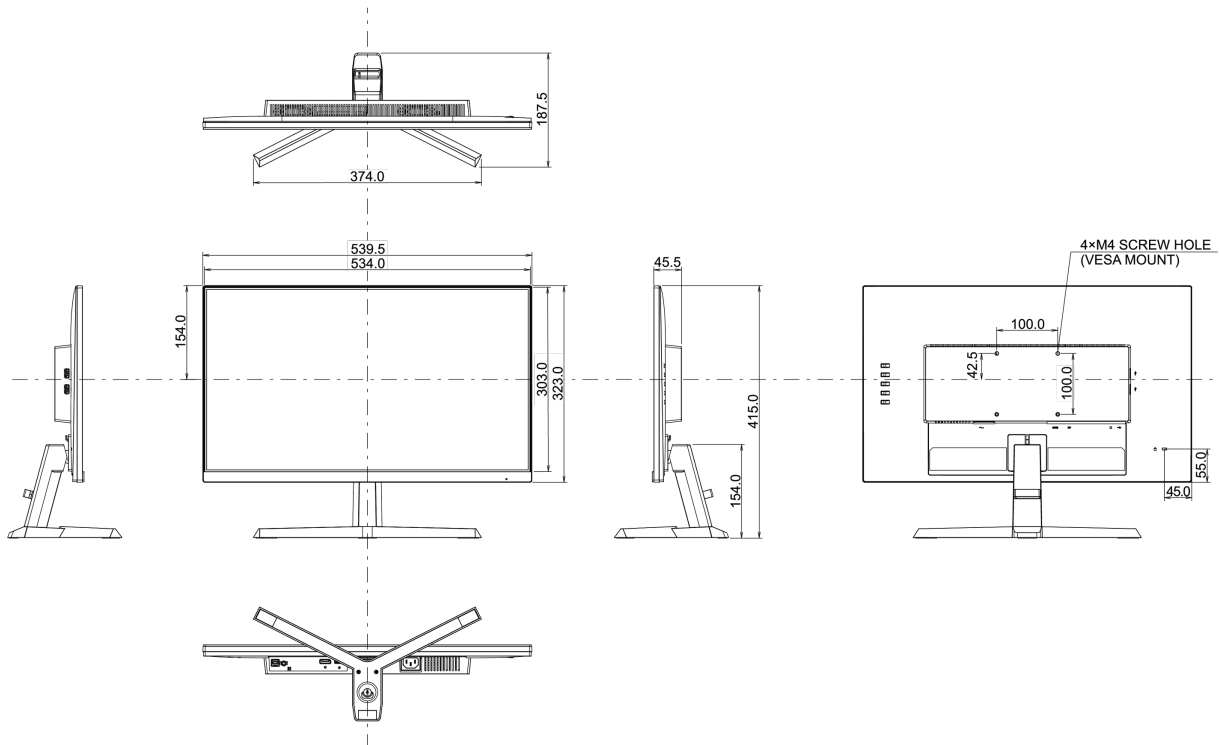

Other

quick start guide, safety guide

06 POWER MANAGEMENT

Power supply unit

internal

Power supply

AC 100 - 240V, 50/60Hz

Power usage

20W typical, 0.5W stand by, 0.3W off mode

07 SUSTAINABILITY

Regulations

CE, TÜV-Bauart, EAC, PSE, RoHS support, ErP, WEEE, VCCI, REACH

Energy efficiency class (Regulation (EU) 2017/1369)

E

REACH SVHC

above 0.1%: Lead

08 DIMENSIONS / WEIGHT

Product dimensions W x H x D

539.5 x 415 x 187.5mm

Box dimensions W x H x D

610 x 413 x 146mm

Weight (without box)

3.2kg

Weight (with box)

4.8kg

EAN code

4948570117727

All trademarks and registered trademarks acknowledged. E & O E. Specification subject to change without notice. All LCD's comply with ISO-9241-307:2008 in connection with pixel defects.