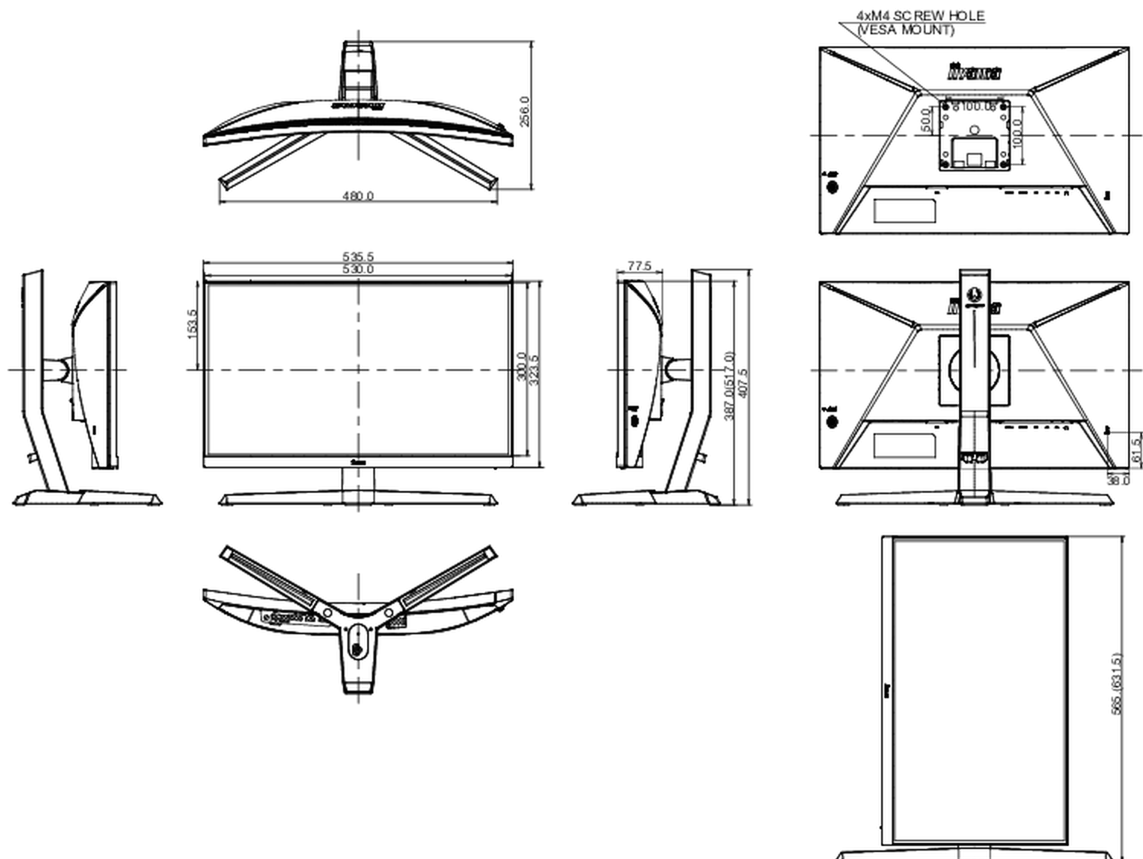

04 MECHANICAL

| | |
|------------------------------|-----------------|
| Display position adjustments | height, tilt |
| Height adjustment | 130mm |
| Tilt angle | 18° up; 5° down |
| VESA mounting | 100 x 100mm |
| Cable management system | yes |

| | |
|------------------------------|---------------------------|
| Product dimensions W x H x D | 535.5 x 387 (517) x 256mm |
| Box dimensions W x H x D | 694 x 506 x 221mm |
| Weight (without box) | 4.8kg |
| Weight (with box) | 6.8kg |
| EAN code | 4948570118144 |