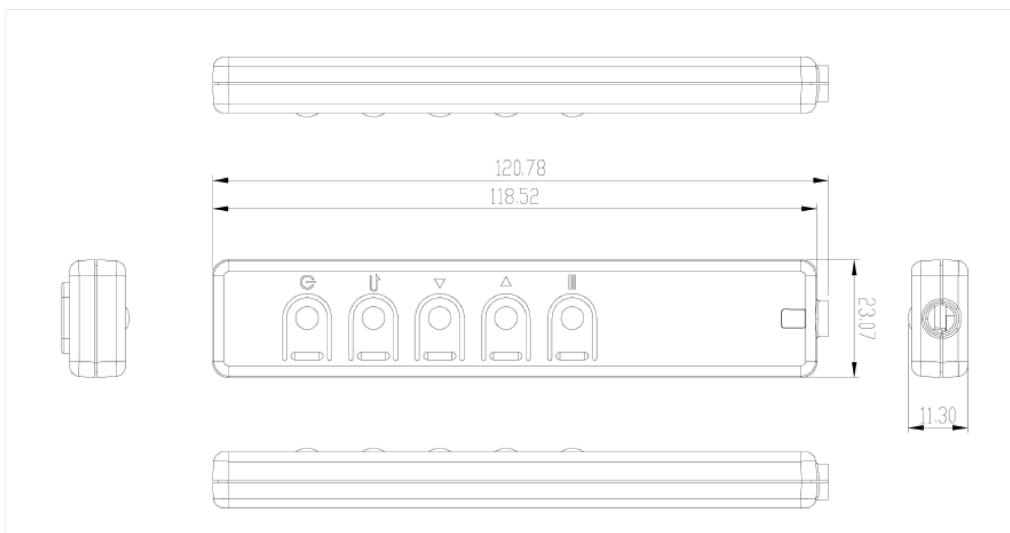

External control pad for TFix39 Series

This external control pad is specially for the open frame touch monitors of the 39 Series.

01 DIMENSIONS / WEIGHT

EAN code

4948570032693

All trademarks and registered trademarks acknowledged. E & O E. Specification subject to change without notice. All LCD's comply with ISO-9241-307:2008 in connection with pixel defects.